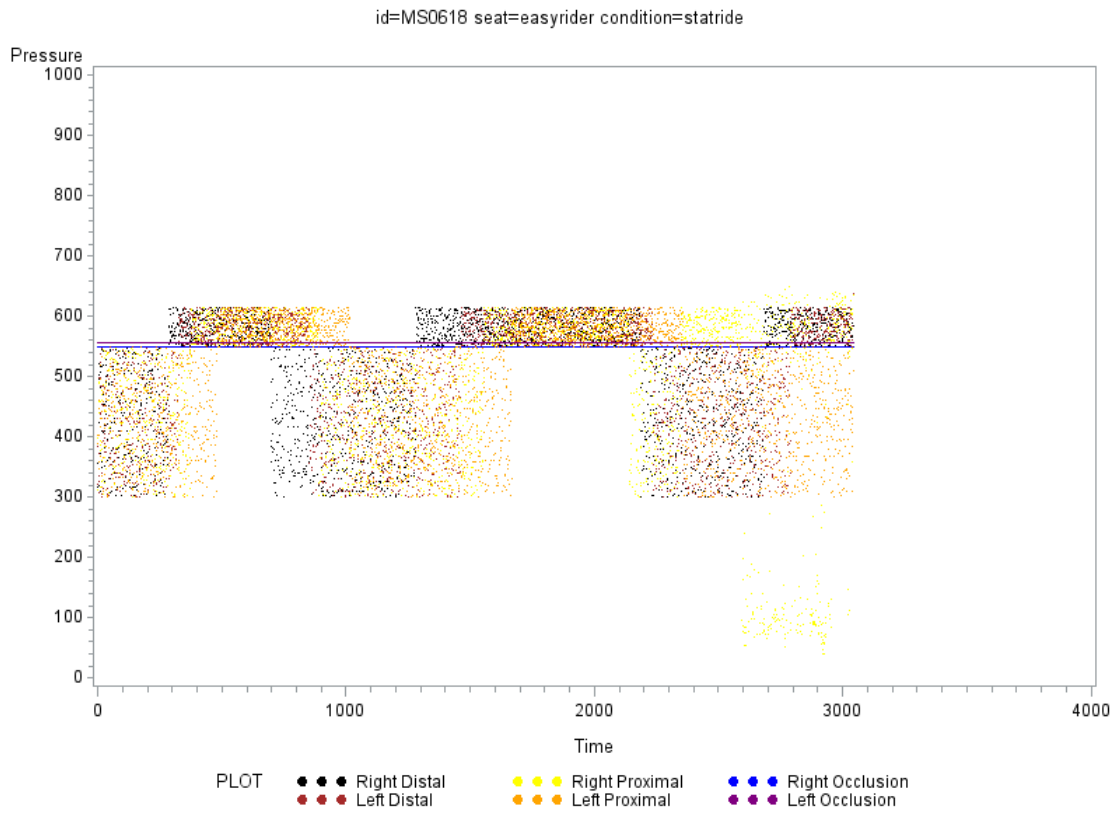

id=MC0927 seat=softtail condition=roadride

id=RL1005 seat=standard condition=roadride