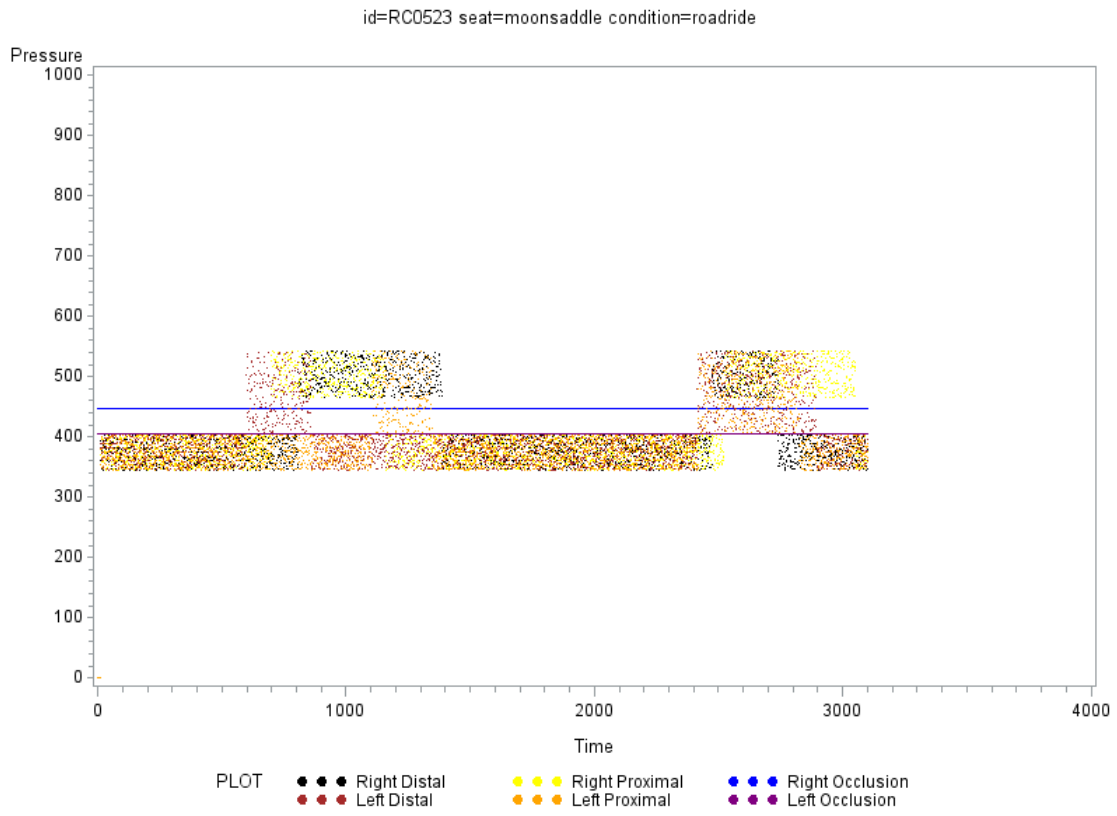

id=MC0927 seat=softtail condition=roadride

id=RL1005 seat=standard condition=roadride