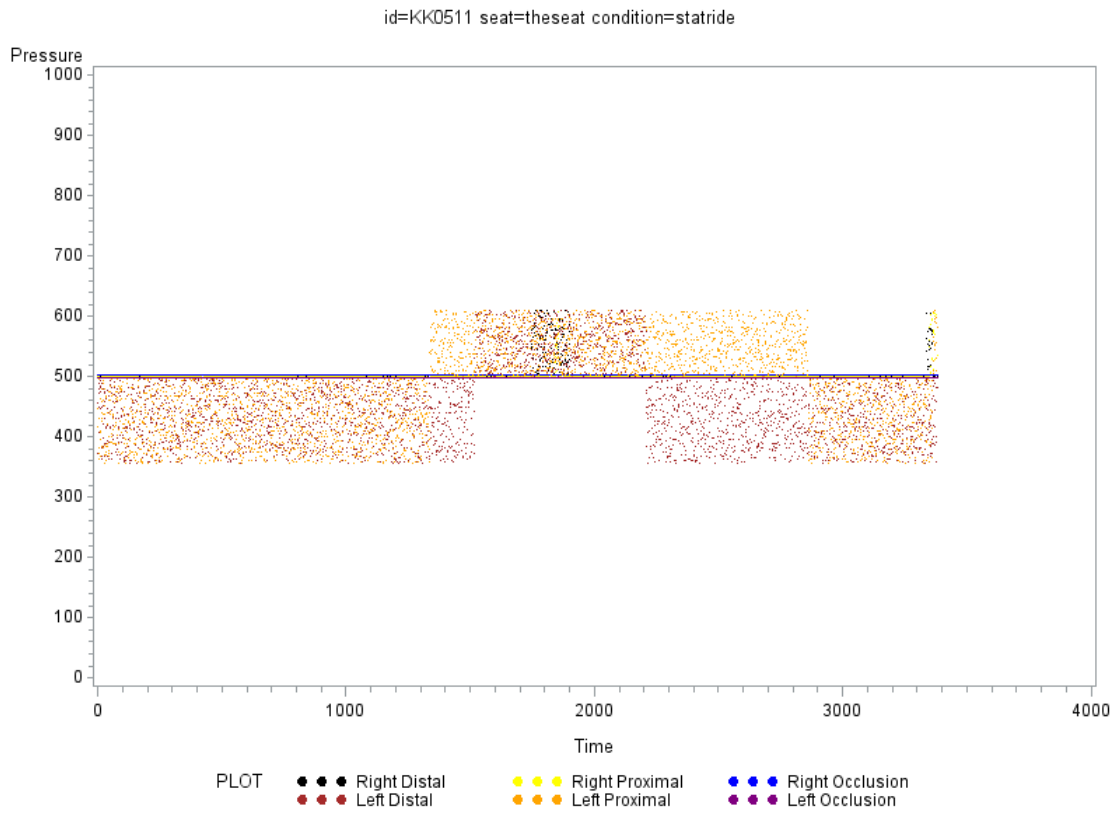

id=GF0627 seat=spiderflex condition=statride

id=JD0404 seat=spiderflex condition=statride

id=KK0511 seat=spiderflex condition=roadride

id=KK0511 seat=spiderflex condition=statride

id=LK0816 seat=theseat condition=roadride

id=MC0927 seat=softtail condition=roadride

id=RL1005 seat=standard condition=roadride