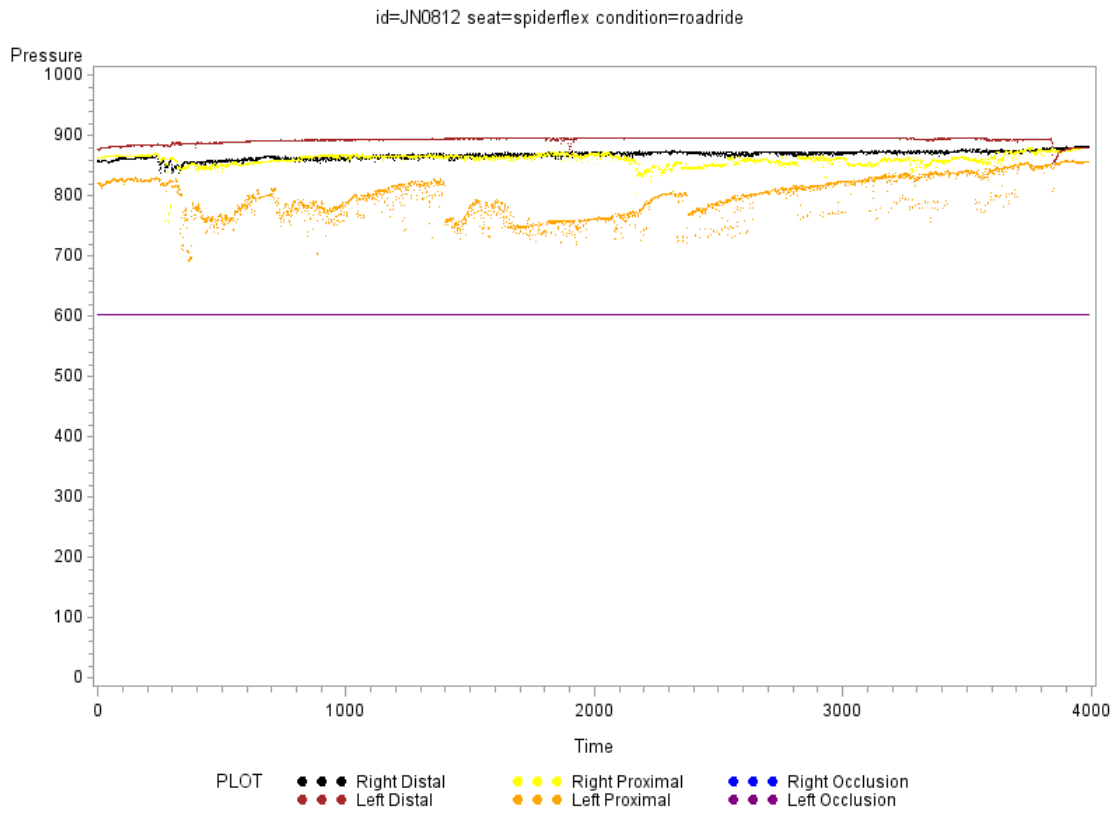

id=GF0627 seat=spiderflex condition=statride

id=JD0404 seat=spiderflex condition=statride

id=KK0511 seat=spiderflex condition=roadride

id=KK0511 seat=spiderflex condition=statride

id=LK0816 seat=theseat condition=roadride

id=MC0927 seat=softtail condition=roadride

id=RL1005 seat=standard condition=roadride