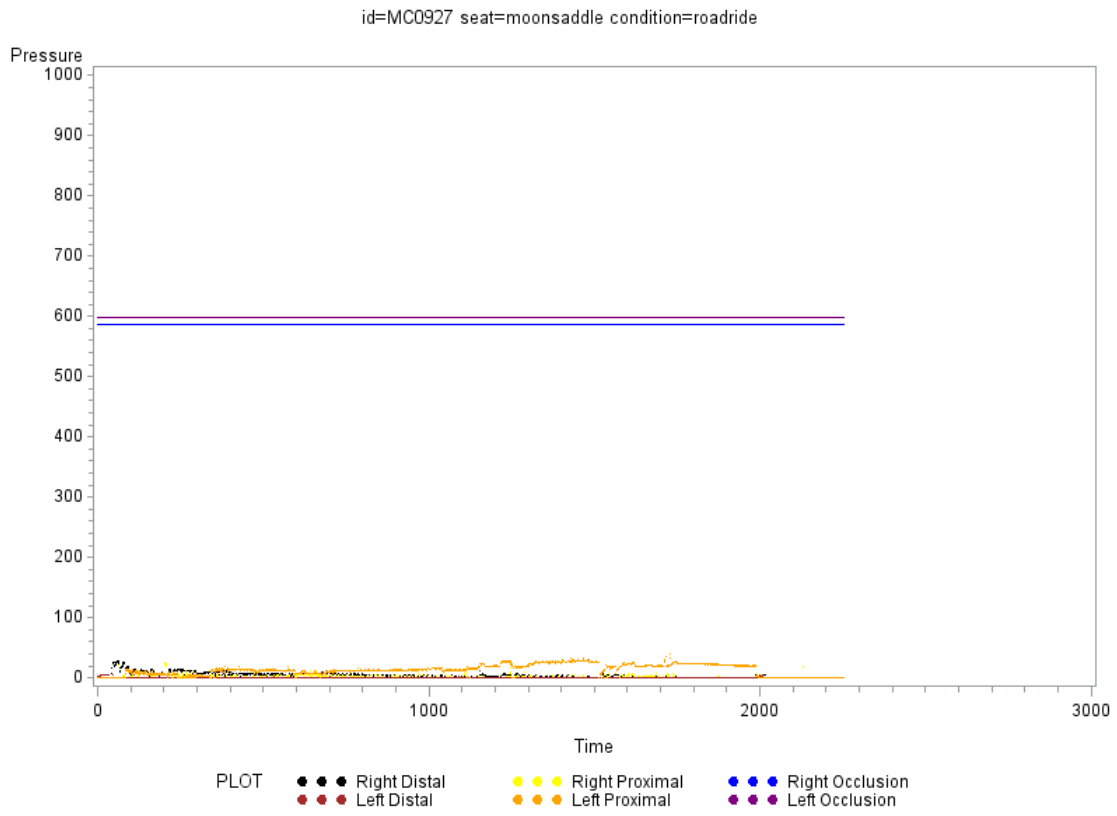

id=GF0627 seat=spiderflex condition=statride

id=JD0404 seat=spiderflex condition=statride

id=KK0511 seat=spiderflex condition=roadride

id=KK0511 seat=spiderflex condition=statride

id=LK0816 seat=theseat condition=roadride

id=MC0927 seat=softtail condition=roadride

id=RL1005 seat=standard condition=roadride