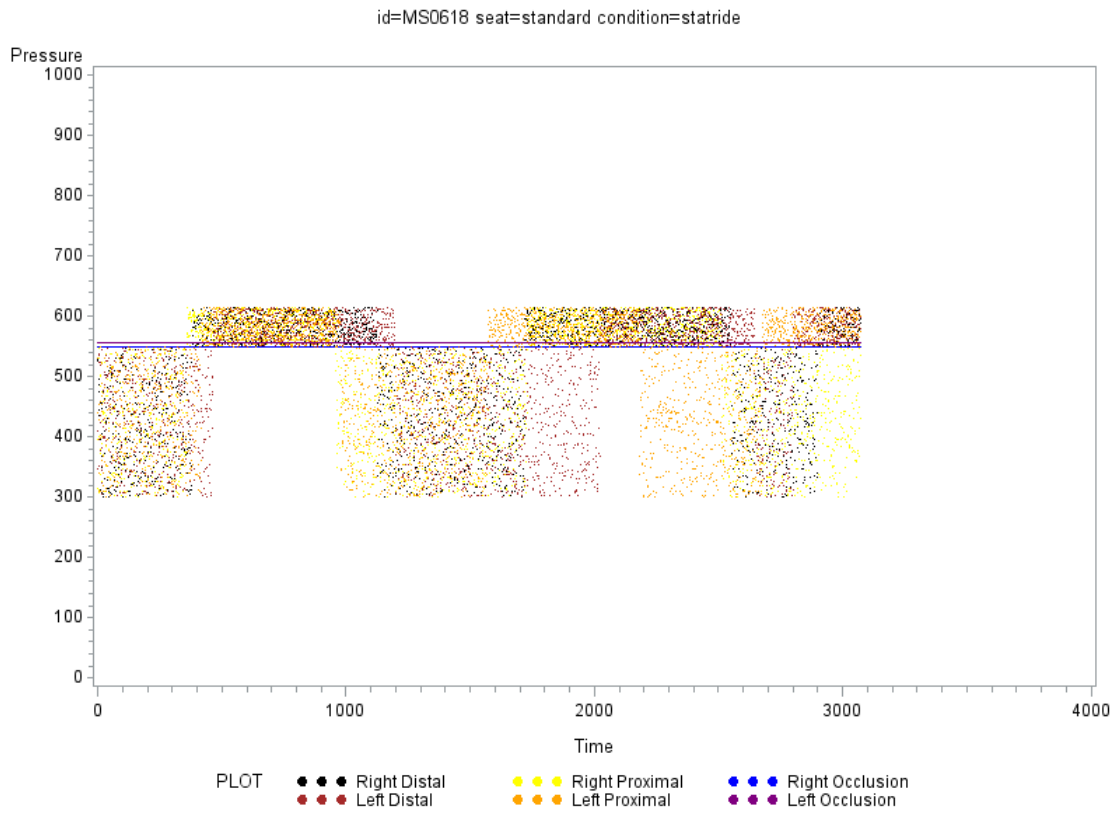

id=MC0927 seat=softtail condition=roadride

id=RL1005 seat=standard condition=roadride