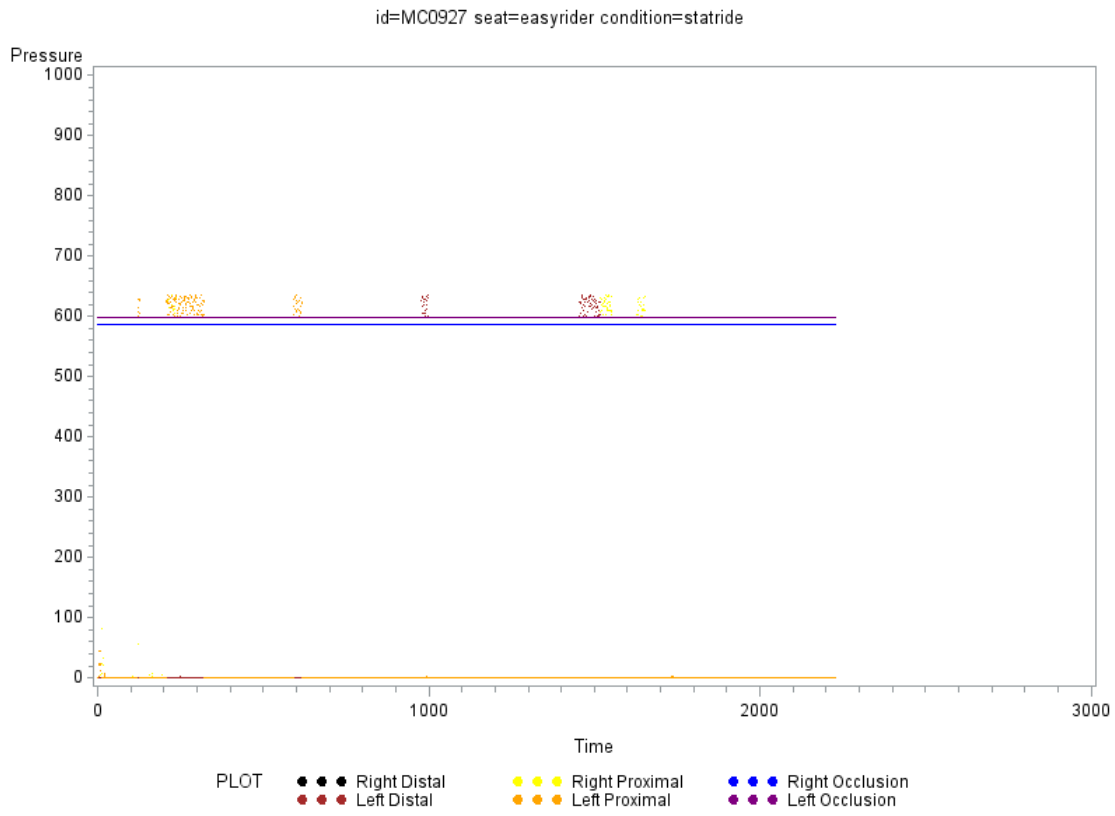

id=AG0517 seat=easyrider condition=roadride

id=AG0517 seat=moonsaddle condition=statride

id=AG0517 seat=spiderflex condition=roadride

id=AG0517 seat=spiderflex condition=statride

id=AG0517 seat=standard condition=roadride

id=GF0627 seat=spiderflex condition=statride

id=JD0404 seat=spiderflex condition=statride

id=KK0511 seat=spiderflex condition=roadride

id=KK0511 seat=spiderflex condition=statride

id=LK0816 seat=theseat condition=roadride

id=MC0927 seat=softtail condition=roadride

id=RL1005 seat=standard condition=roadride