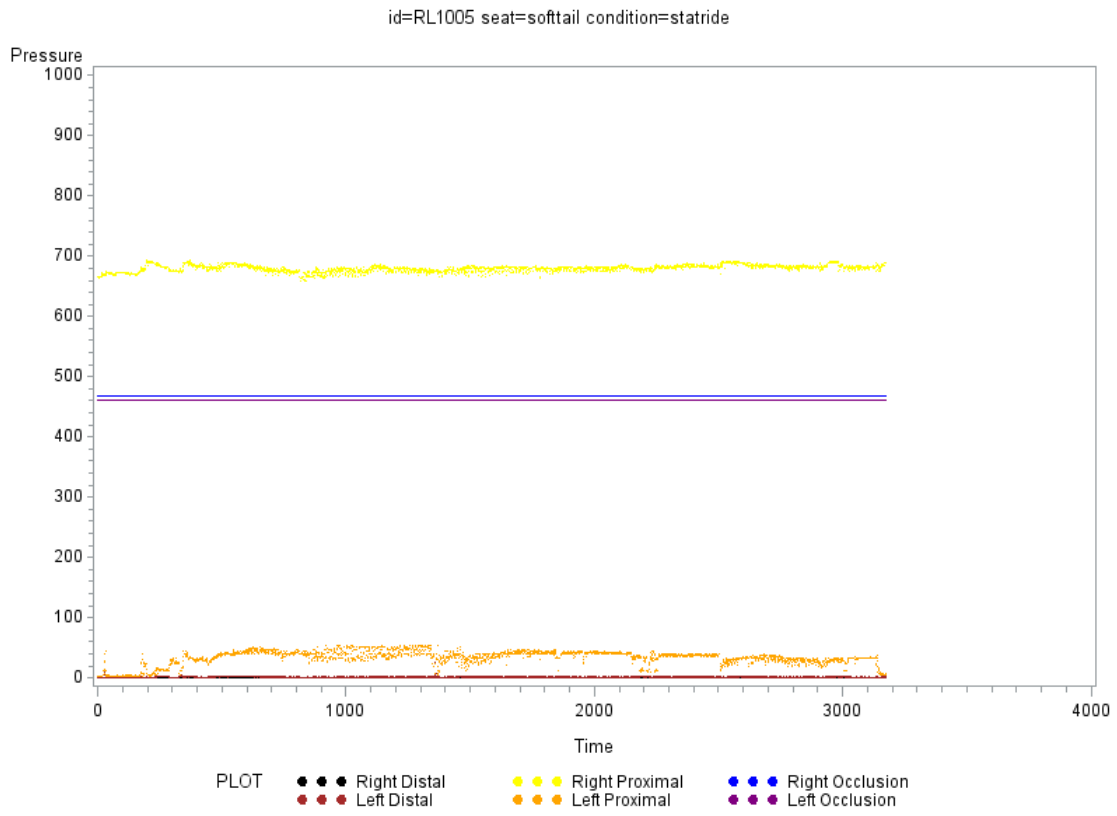

id=MC0927 seat=softtail condition=roadride

id=RL1005 seat=standard condition=roadride