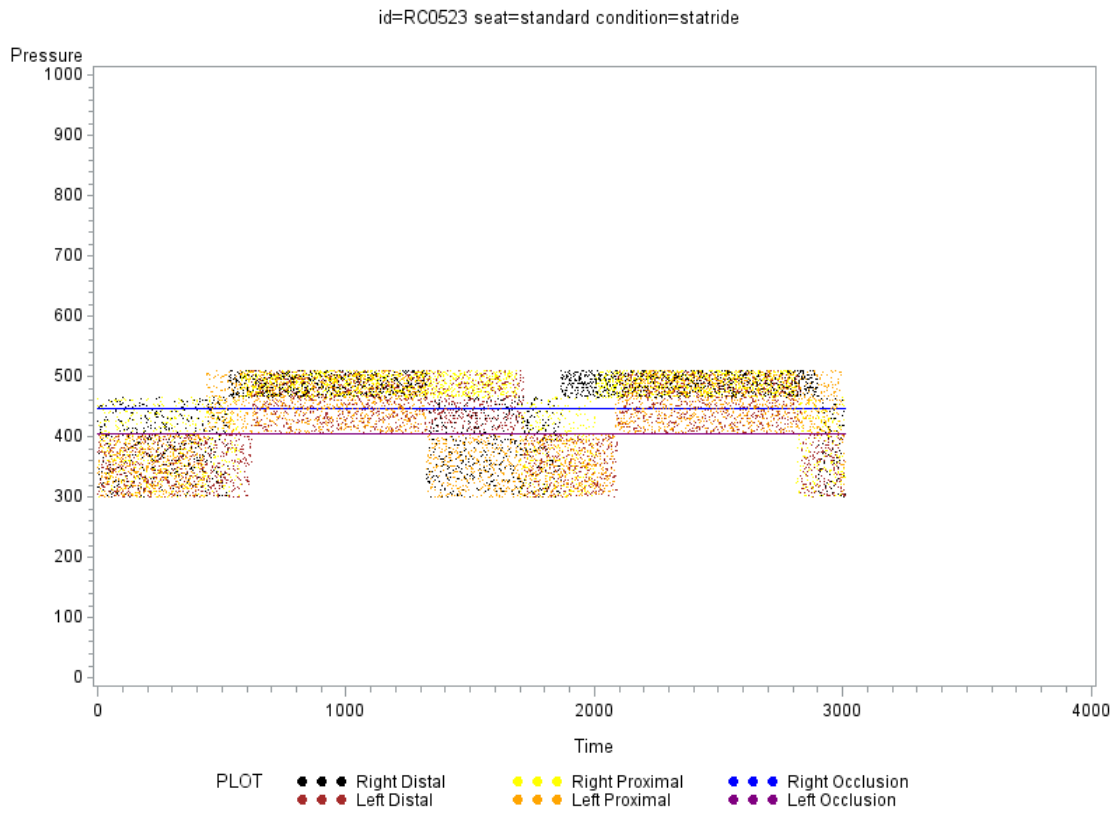

id=MC0927 seat=softtail condition=roadride

id=RL1005 seat=standard condition=roadride