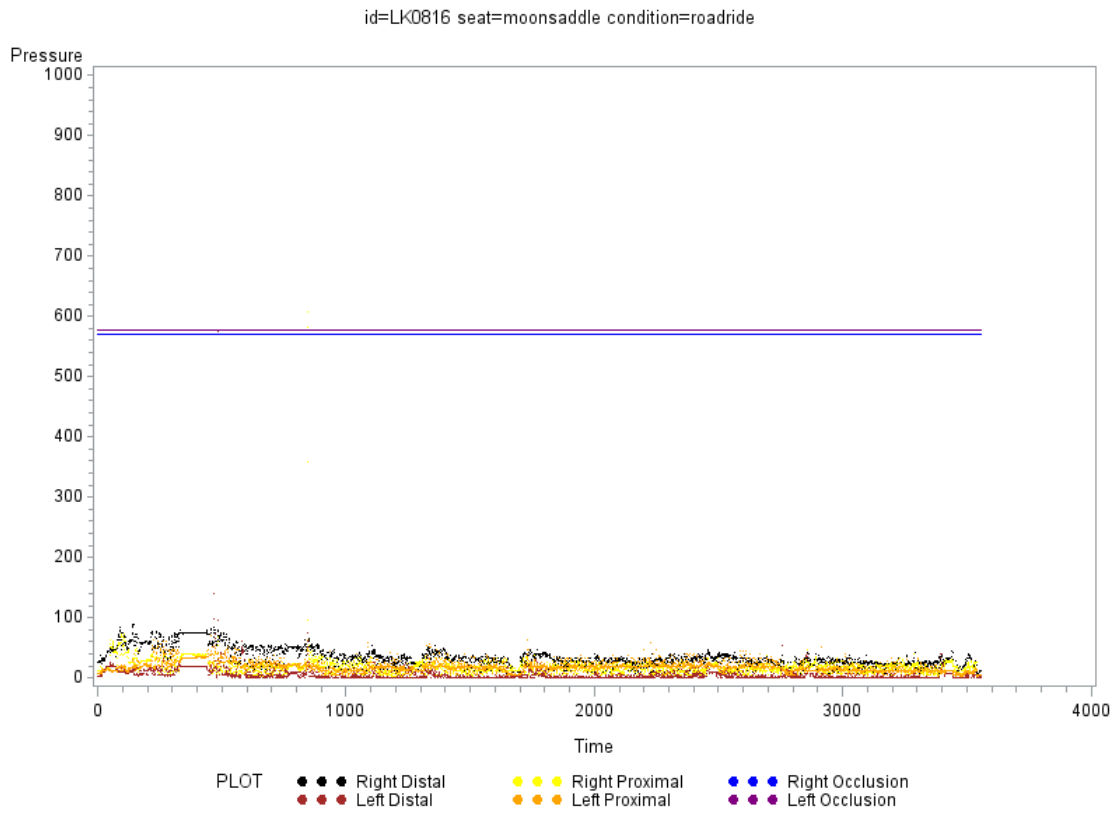

id=AG0517 seat=easyrider condition=roadride

id=AG0517 seat=moonsaddle condition=statride

id=AG0517 seat=spiderflex condition=roadride

id=AG0517 seat=spiderflex condition=statride

id=AG0517 seat=standard condition=roadride

id=GF0627 seat=spiderflex condition=statride

id=JD0404 seat=spiderflex condition=statride

id=KK0511 seat=spiderflex condition=roadride

id=KK0511 seat=spiderflex condition=statride

id=LK0816 seat=theseat condition=roadride

id=MC0927 seat=softtail condition=roadride

id=RL1005 seat=standard condition=roadride