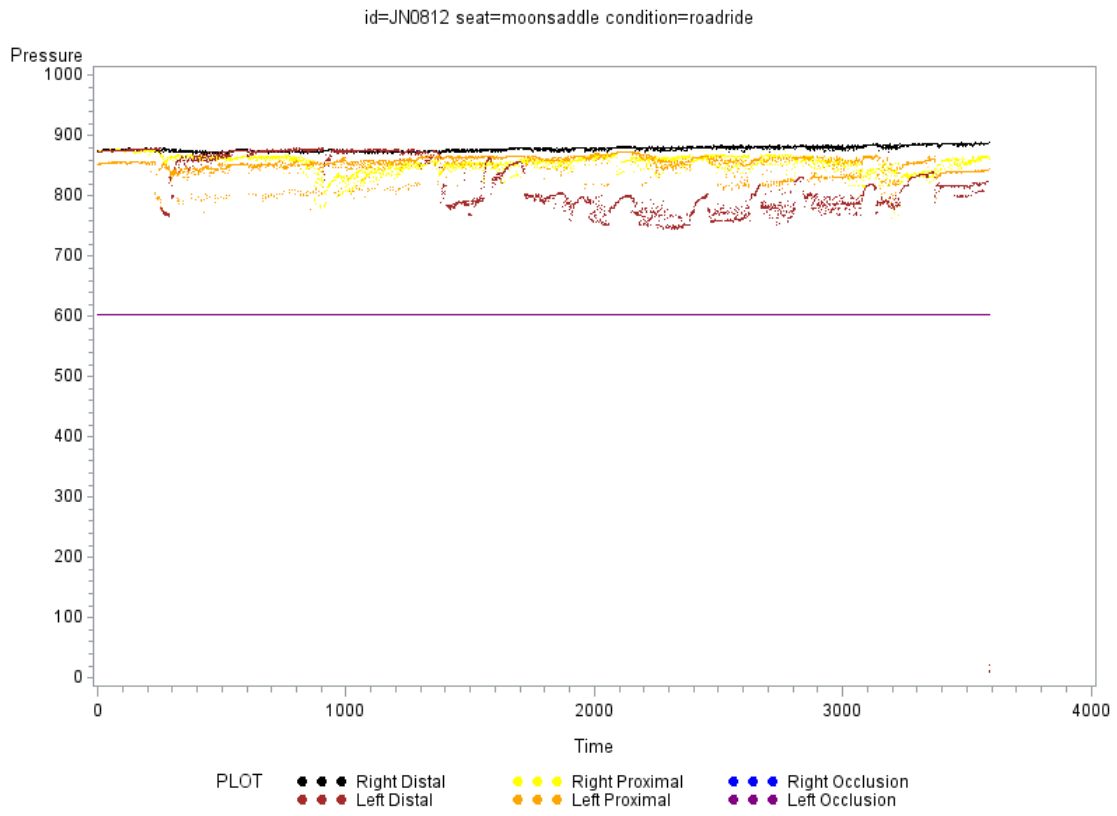

id=GF0627 seat=spiderflex condition=statride

id=JD0404 seat=spiderflex condition=statride

id=KK0511 seat=spiderflex condition=roadride

id=KK0511 seat=spiderflex condition=statride

id=LK0816 seat=theseat condition=roadride

id=MC0927 seat=softtail condition=roadride

id=RL1005 seat=standard condition=roadride