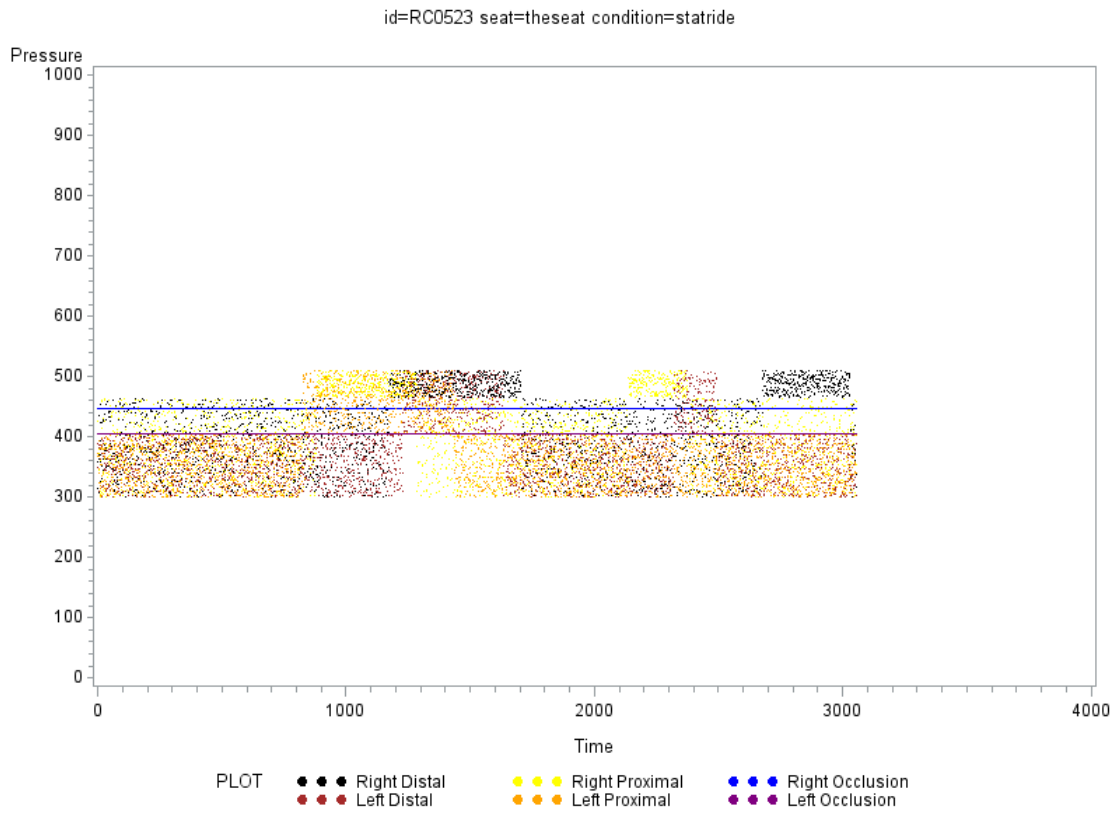

id=MC0927 seat=softtail condition=roadride

id=RL1005 seat=standard condition=roadride