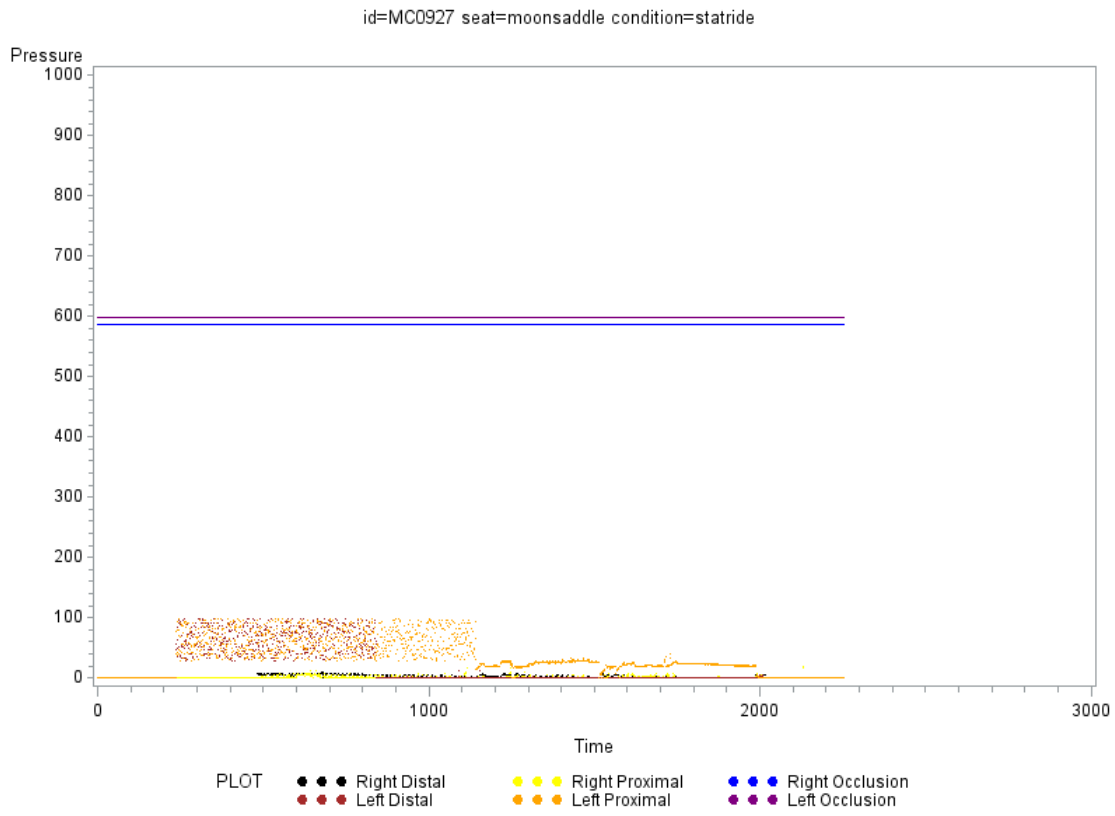

id=AG0517 seat=easyrider condition=roadride

id=AG0517 seat=moonsaddle condition=statride

id=AG0517 seat=spiderflex condition=roadride

id=AG0517 seat=spiderflex condition=statride

id=AG0517 seat=standard condition=roadride

id=GF0627 seat=spiderflex condition=statride

id=JD0404 seat=spiderflex condition=statride

id=KK0511 seat=spiderflex condition=roadride

id=KK0511 seat=spiderflex condition=statride

id=LK0816 seat=theseat condition=roadride

id=MC0927 seat=softtail condition=roadride

id=RL1005 seat=standard condition=roadride