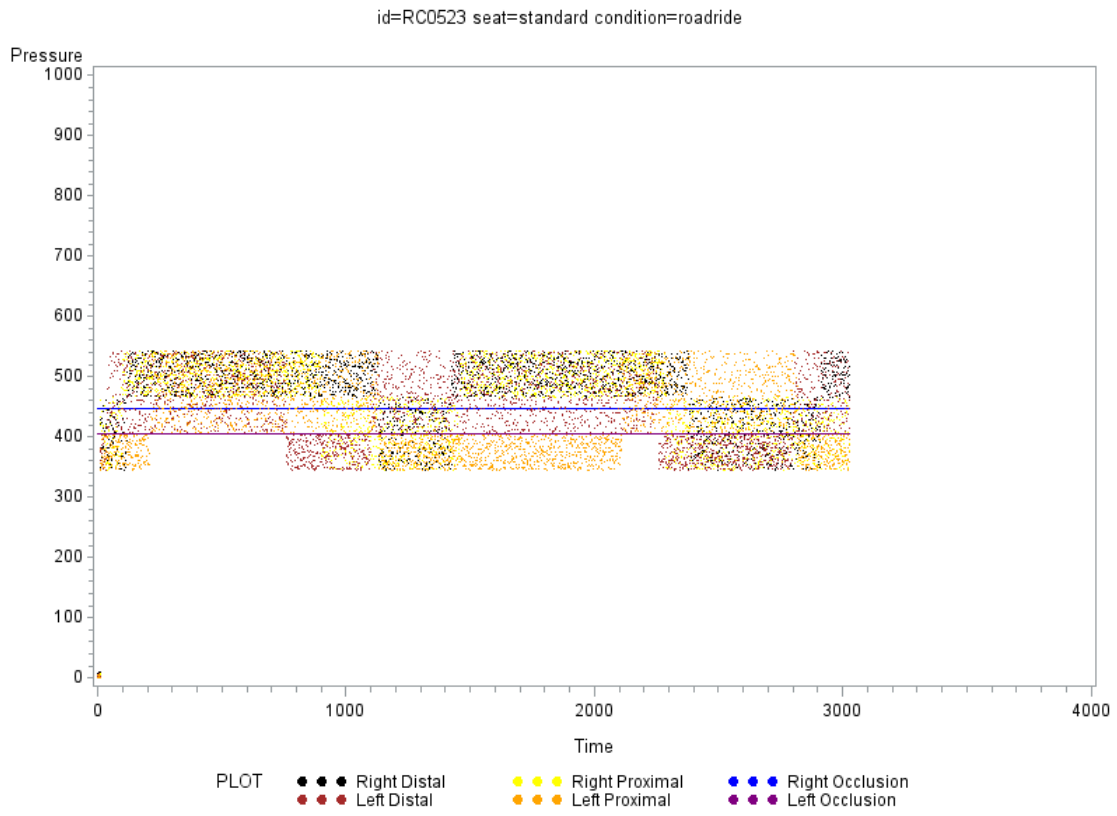

id=MC0927 seat=softtail condition=roadride

id=RL1005 seat=standard condition=roadride