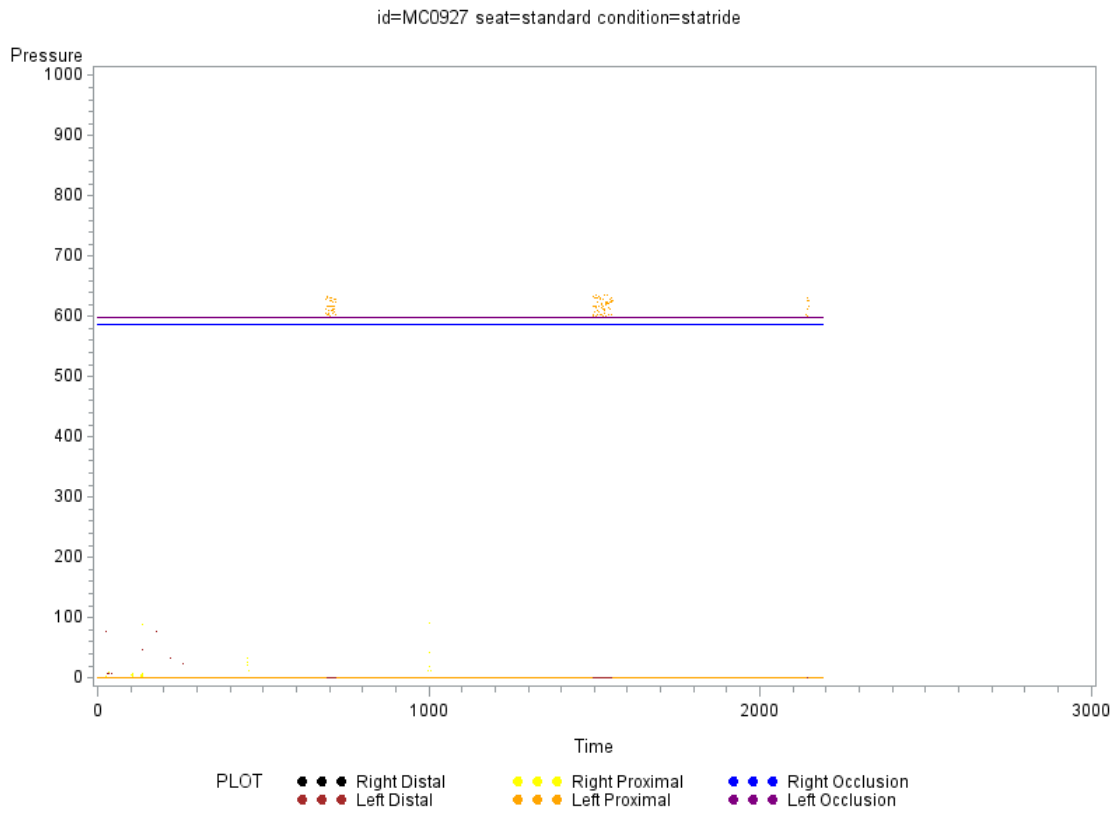

id=MC0927 seat=softtail condition=roadride

id=RL1005 seat=standard condition=roadride