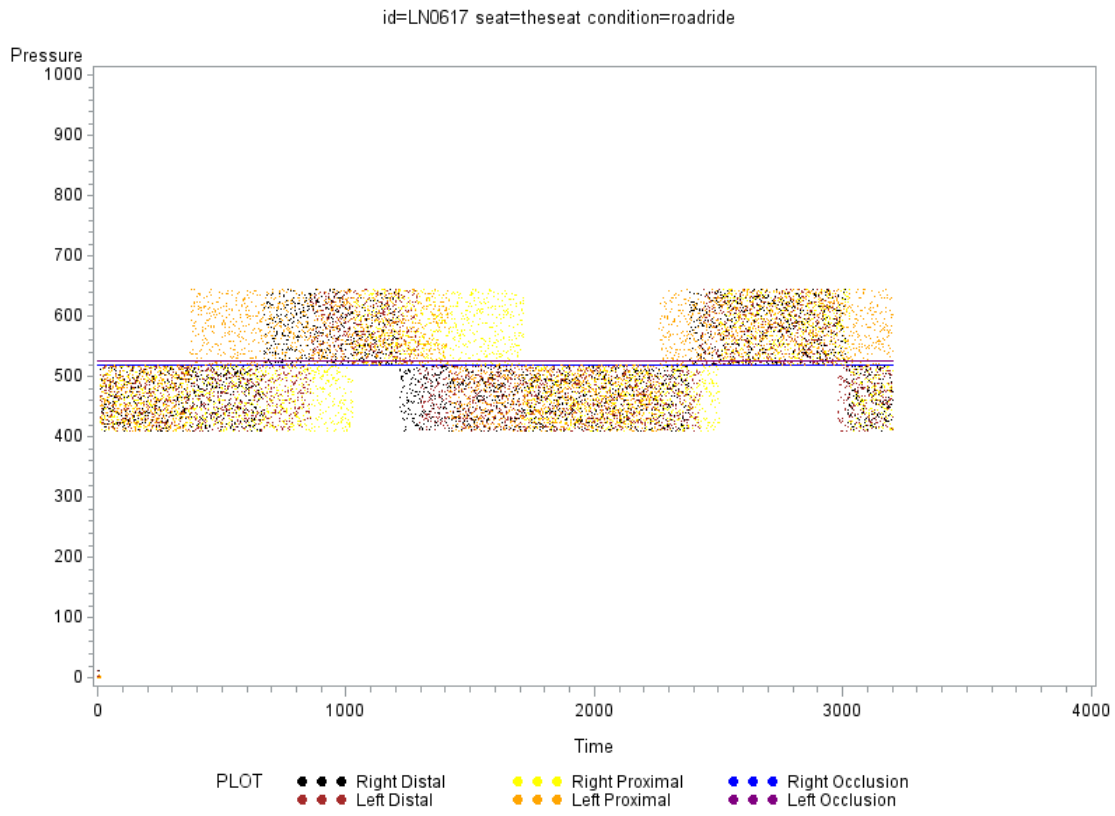

id=GF0627 seat=spiderflex condition=statride

id=JD0404 seat=spiderflex condition=statride

id=KK0511 seat=spiderflex condition=roadride

id=KK0511 seat=spiderflex condition=statride

id=LK0816 seat=theseat condition=roadride

id=MC0927 seat=softtail condition=roadride

id=RL1005 seat=standard condition=roadride