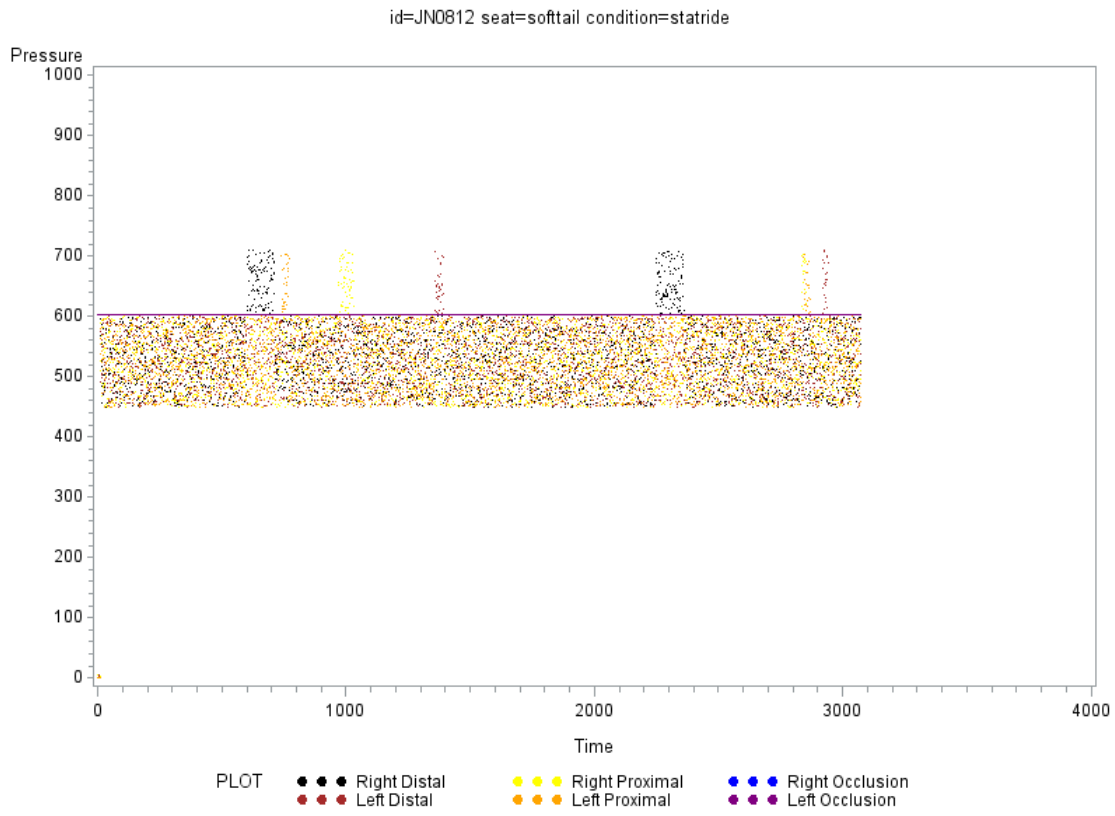

id=AG0517 seat=easyrider condition=roadride

id=AG0517 seat=moonsaddle condition=statride

id=AG0517 seat=spiderflex condition=roadride

id=AG0517 seat=spiderflex condition=statride

id=AG0517 seat=standard condition=roadride

id=GF0627 seat=spiderflex condition=statride

id=JD0404 seat=spiderflex condition=statride

id=KK0511 seat=spiderflex condition=roadride

id=KK0511 seat=spiderflex condition=statride

id=LK0816 seat=theseat condition=roadride

id=MC0927 seat=softtail condition=roadride

id=RL1005 seat=standard condition=roadride