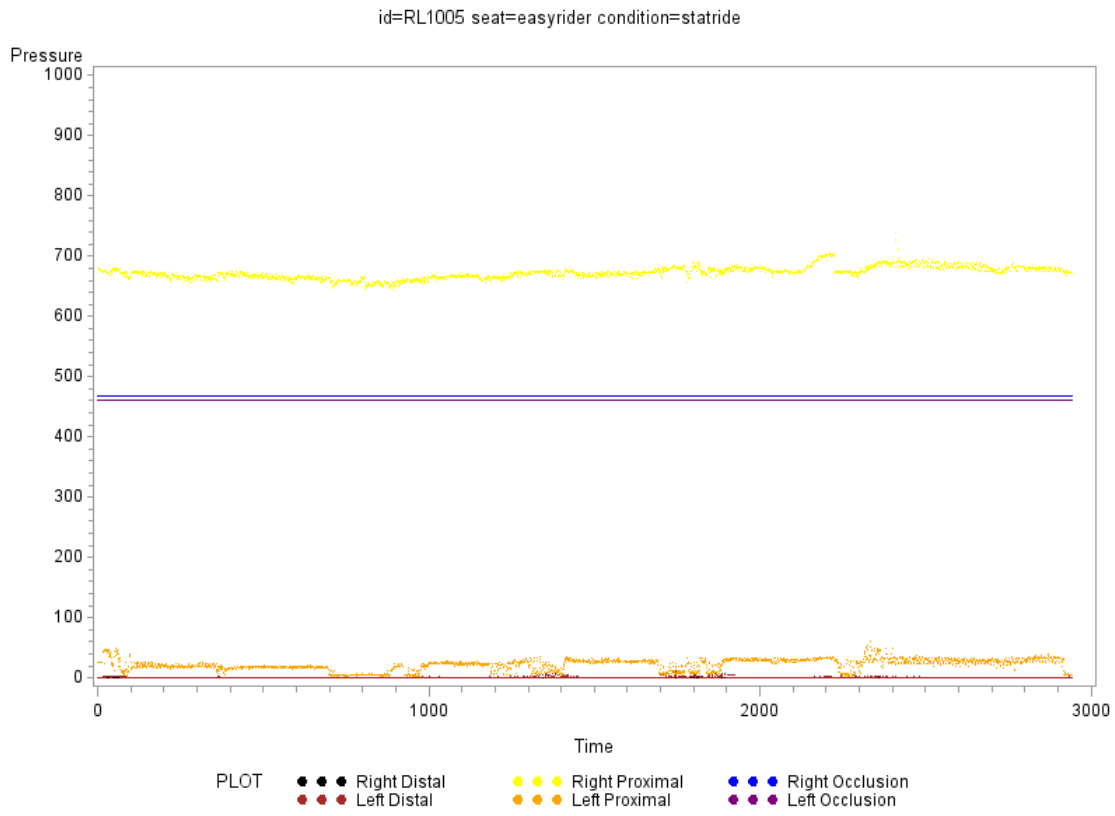

id=MC0927 seat=softtail condition=roadride

id=RL1005 seat=standard condition=roadride