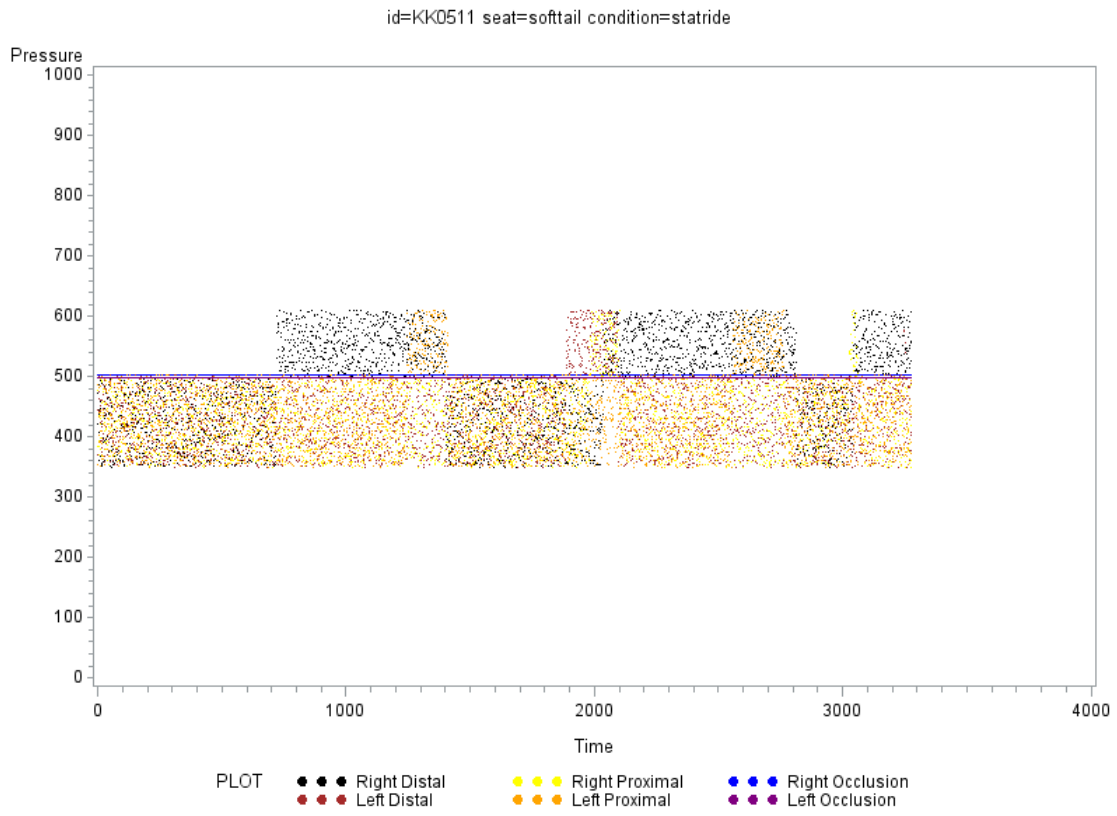

id=GF0627 seat=spiderflex condition=statride

id=JD0404 seat=spiderflex condition=statride

id=KK0511 seat=spiderflex condition=roadride

id=KK0511 seat=spiderflex condition=statride

id=LK0816 seat=theseat condition=roadride

id=MC0927 seat=softtail condition=roadride

id=RL1005 seat=standard condition=roadride