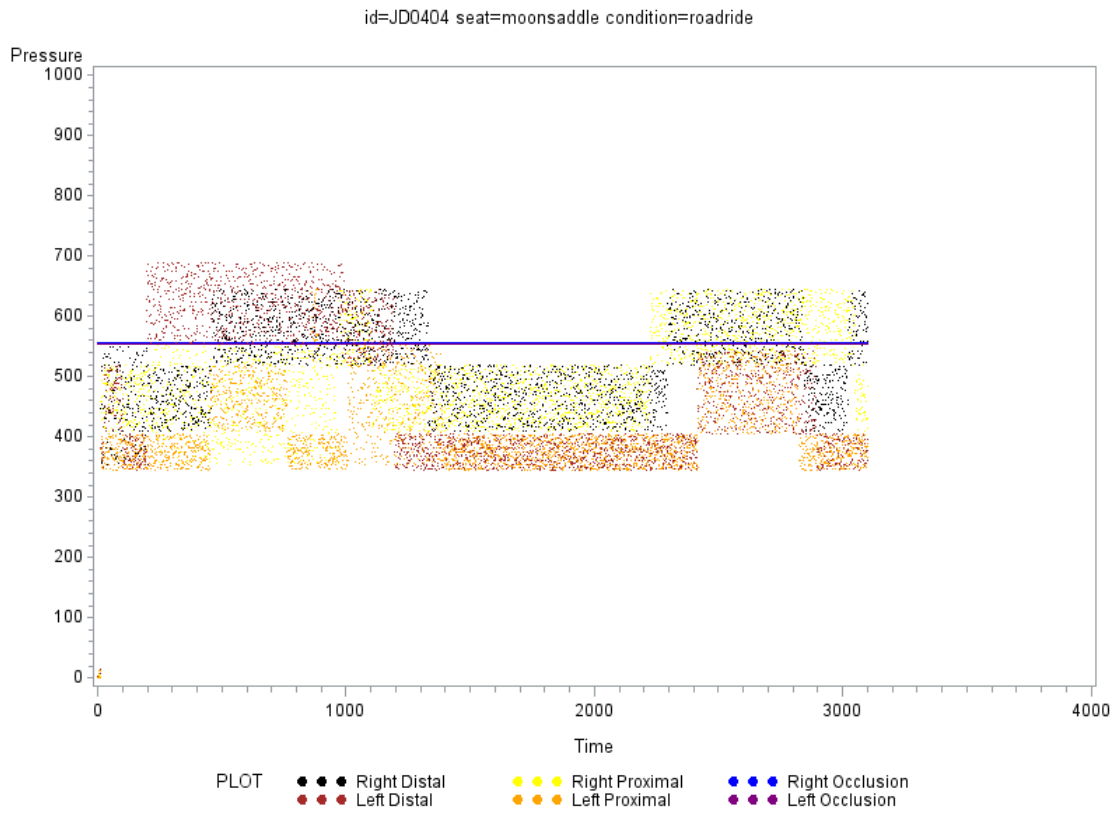

id=AG0517 seat=easyrider condition=roadride

id=AG0517 seat=moonsaddle condition=statride

id=AG0517 seat=spiderflex condition=roadride

id=AG0517 seat=spiderflex condition=statride

id=AG0517 seat=standard condition=roadride

id=GF0627 seat=spiderflex condition=statride

id=JD0404 seat=spiderflex condition=statride

id=KK0511 seat=spiderflex condition=roadride

id=KK0511 seat=spiderflex condition=statride

id=LK0816 seat=theseat condition=roadride

id=MC0927 seat=softtail condition=roadride

id=RL1005 seat=standard condition=roadride