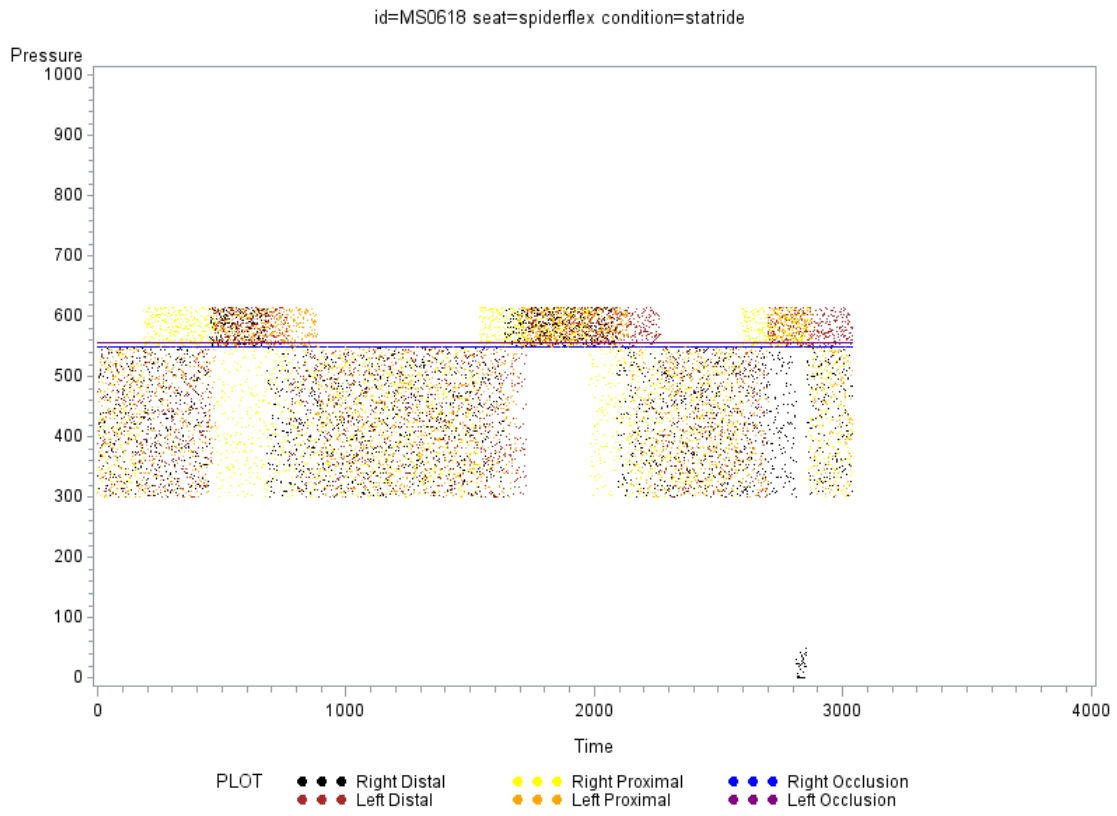

id=MC0927 seat=softtail condition=roadride

id=RL1005 seat=standard condition=roadride