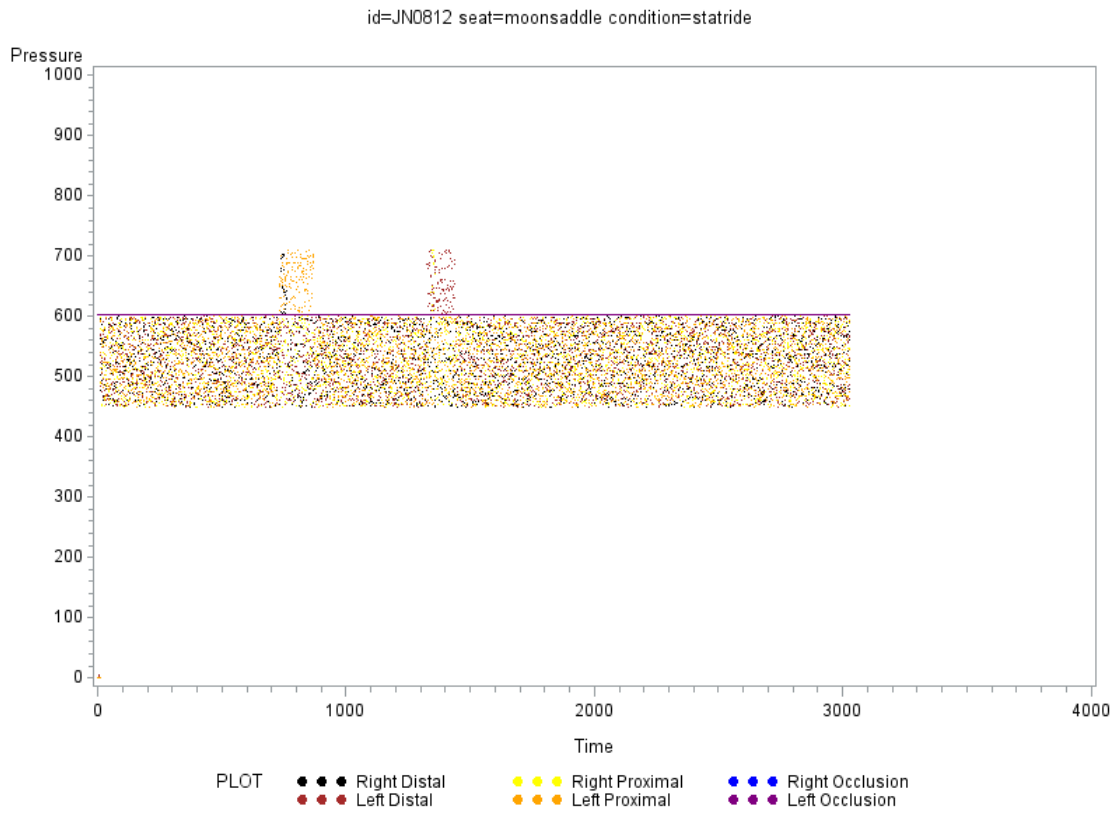

id=GF0627 seat=spiderflex condition=statride

id=JD0404 seat=spiderflex condition=statride

id=KK0511 seat=spiderflex condition=roadride

id=KK0511 seat=spiderflex condition=statride

id=LK0816 seat=theseat condition=roadride

id=MC0927 seat=softtail condition=roadride

id=RL1005 seat=standard condition=roadride