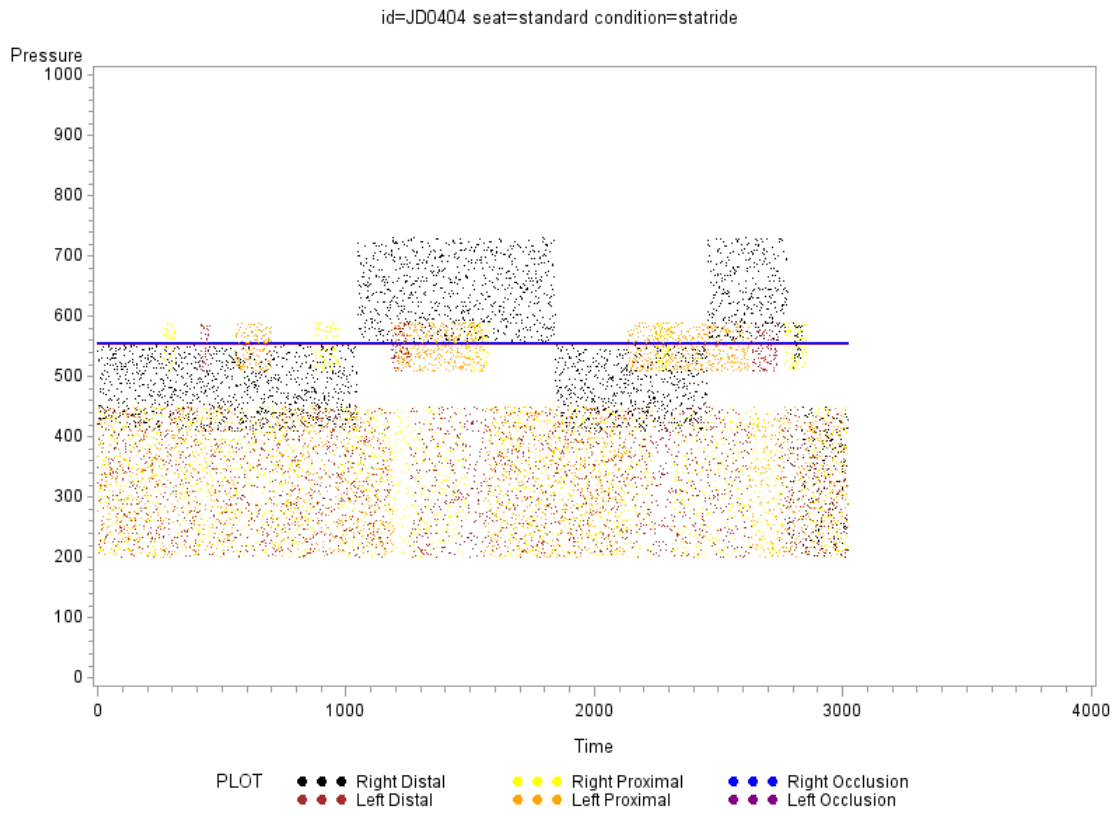

id=GF0627 seat=spiderflex condition=statride

id=JD0404 seat=spiderflex condition=statride

id=KK0511 seat=spiderflex condition=roadride

id=KK0511 seat=spiderflex condition=statride

id=LK0816 seat=theseat condition=roadride

id=MC0927 seat=softtail condition=roadride

id=RL1005 seat=standard condition=roadride