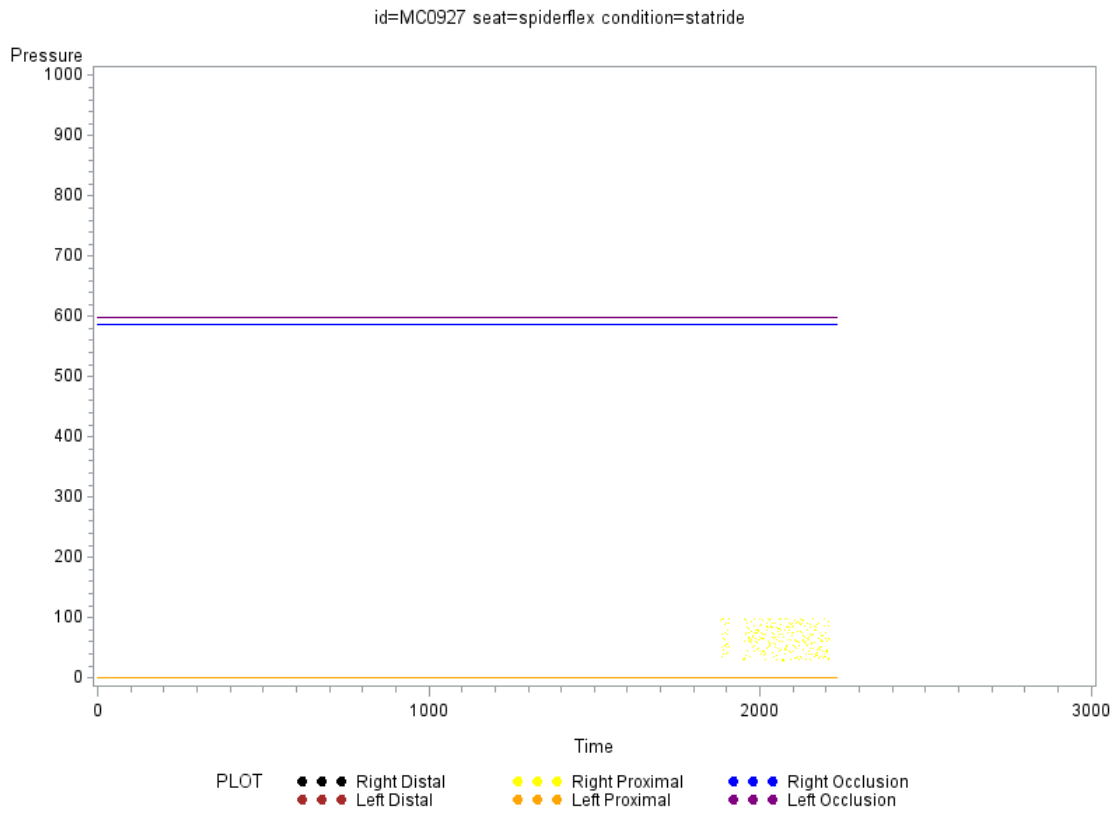

id=AG0517 seat=easyrider condition=roadride

id=AG0517 seat=moonsaddle condition=statride

id=AG0517 seat=spiderflex condition=roadride

id=AG0517 seat=spiderflex condition=statride

id=AG0517 seat=standard condition=roadride

id=GF0627 seat=spiderflex condition=statride

id=JD0404 seat=spiderflex condition=statride

id=KK0511 seat=spiderflex condition=roadride

id=KK0511 seat=spiderflex condition=statride

id=LK0816 seat=theseat condition=roadride

id=MC0927 seat=softtail condition=roadride

id=RL1005 seat=standard condition=roadride