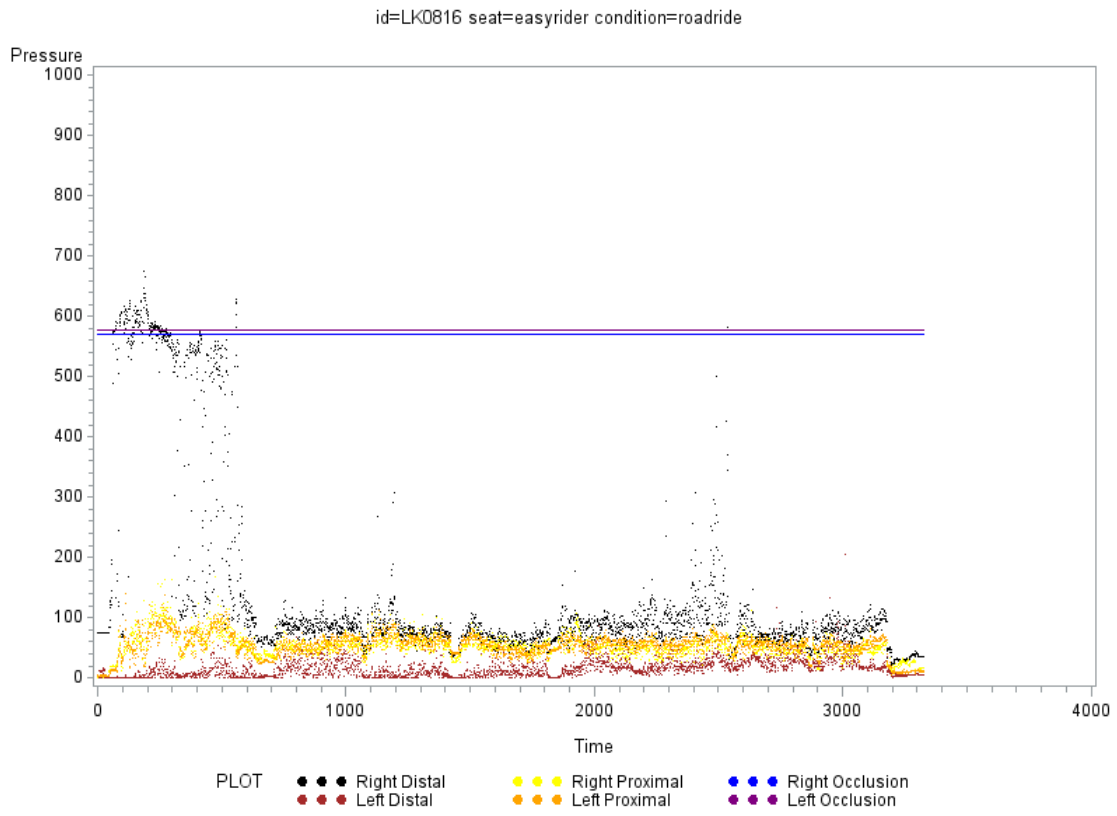

id=GF0627 seat=spiderflex condition=statride

id=JD0404 seat=spiderflex condition=statride

id=KK0511 seat=spiderflex condition=roadride

id=KK0511 seat=spiderflex condition=statride

id=LK0816 seat=theseat condition=roadride

id=MC0927 seat=softtail condition=roadride

id=RL1005 seat=standard condition=roadride