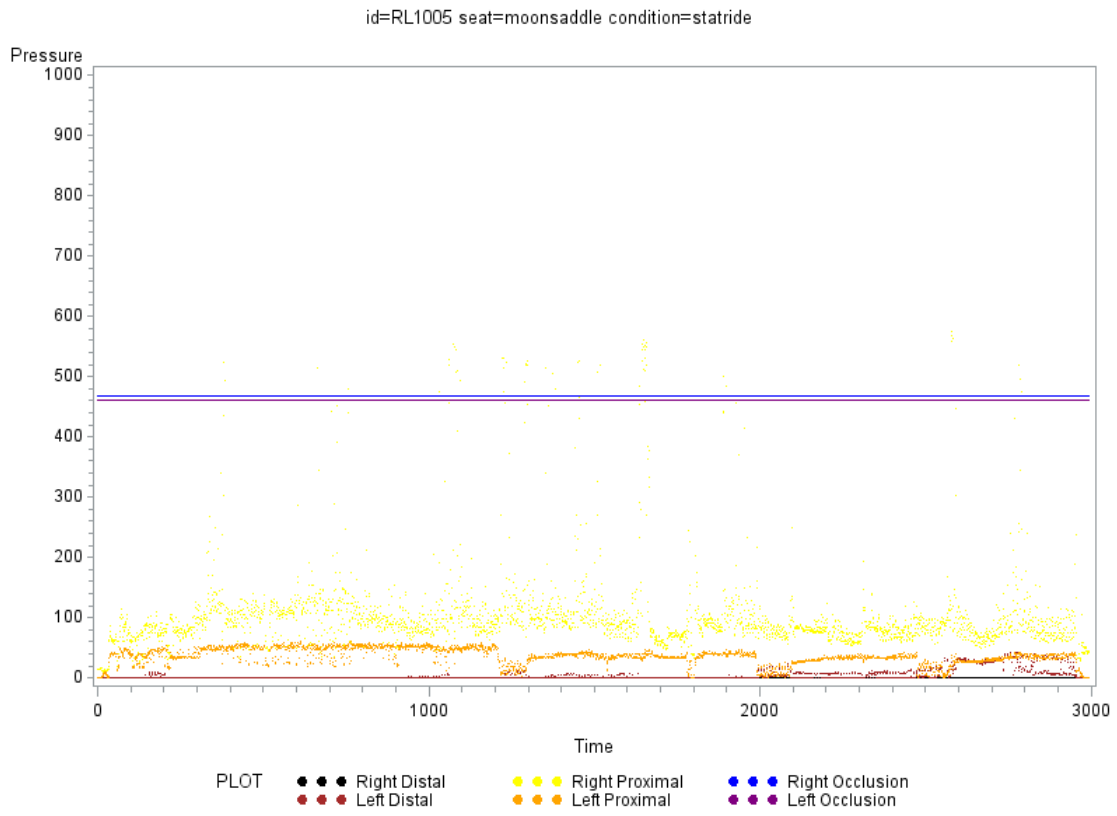

id=MC0927 seat=softtail condition=roadride

id=RL1005 seat=standard condition=roadride