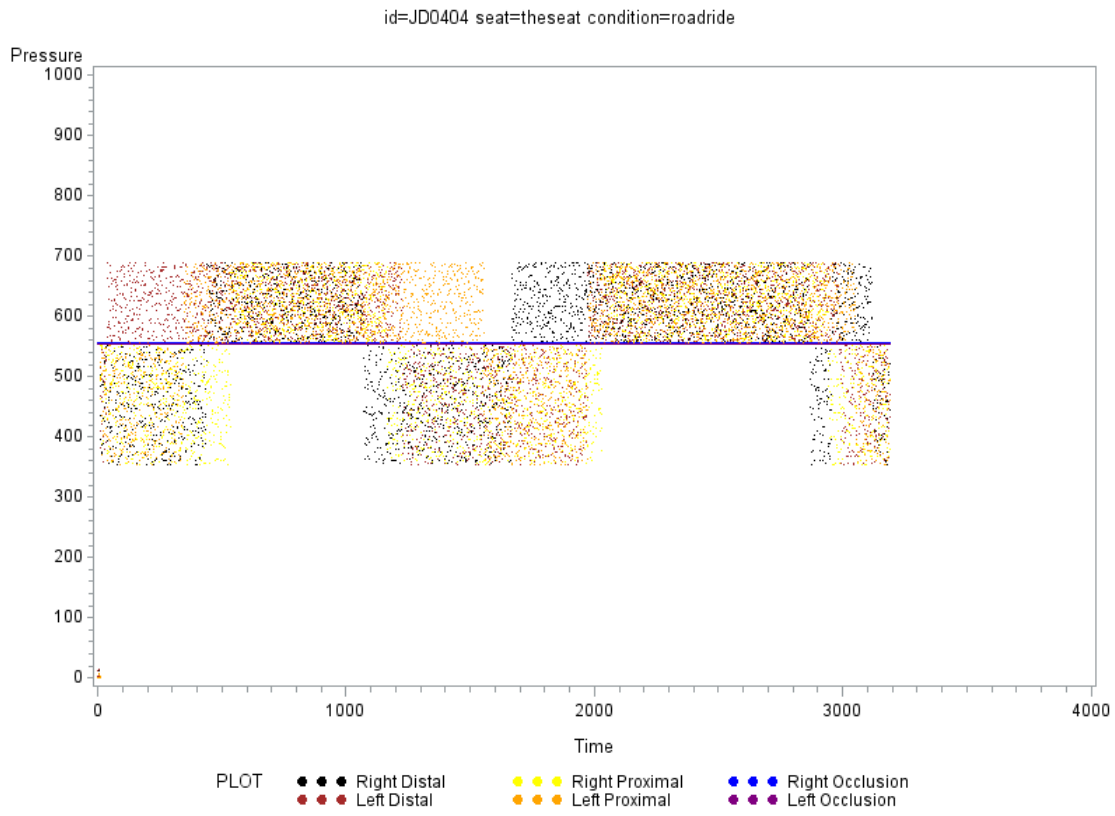

id=GF0627 seat=spiderflex condition=statride

id=JD0404 seat=spiderflex condition=statride

id=KK0511 seat=spiderflex condition=roadride

id=KK0511 seat=spiderflex condition=statride

id=LK0816 seat=theseat condition=roadride

id=MC0927 seat=softtail condition=roadride

id=RL1005 seat=standard condition=roadride