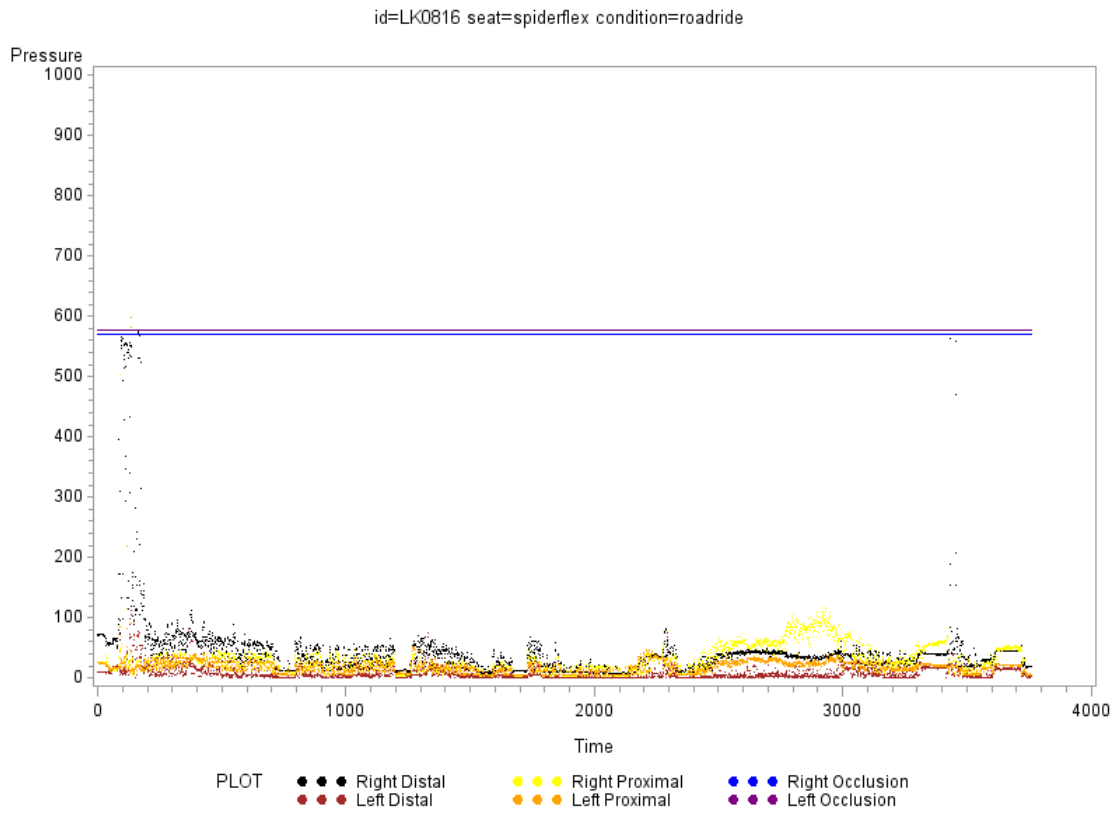

id=GF0627 seat=spiderflex condition=statride

id=JD0404 seat=spiderflex condition=statride

id=KK0511 seat=spiderflex condition=roadride

id=KK0511 seat=spiderflex condition=statride

id=LK0816 seat=theseat condition=roadride

id=MC0927 seat=softtail condition=roadride

id=RL1005 seat=standard condition=roadride