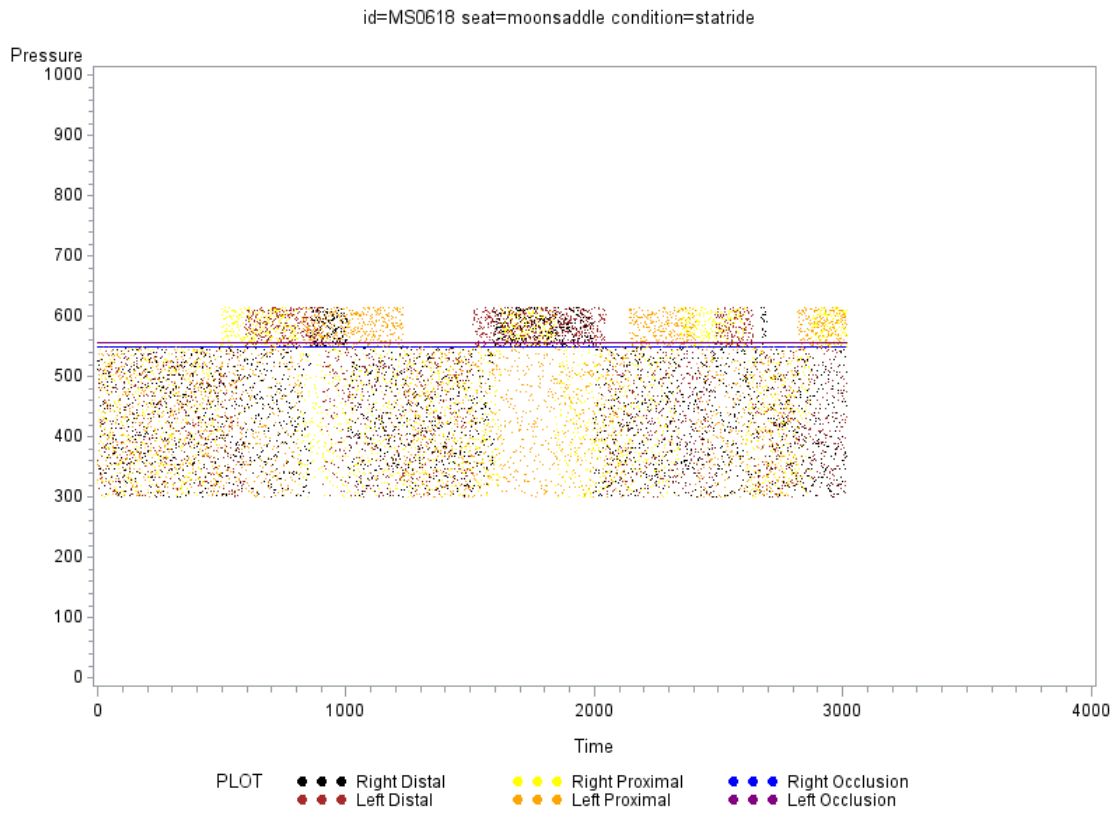

id=MC0927 seat=softtail condition=roadride

id=RL1005 seat=standard condition=roadride