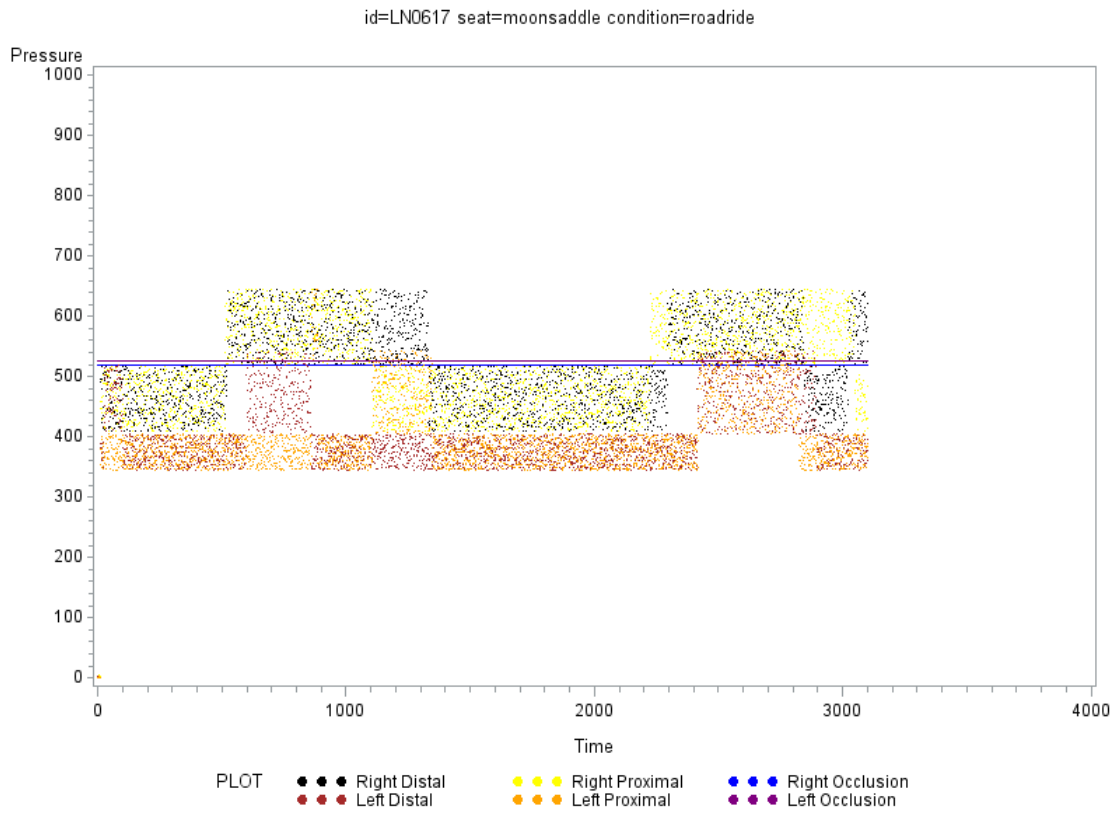

id=GF0627 seat=spiderflex condition=statride

id=JD0404 seat=spiderflex condition=statride

id=KK0511 seat=spiderflex condition=roadride

id=KK0511 seat=spiderflex condition=statride

id=LK0816 seat=theseat condition=roadride

id=MC0927 seat=softtail condition=roadride

id=RL1005 seat=standard condition=roadride