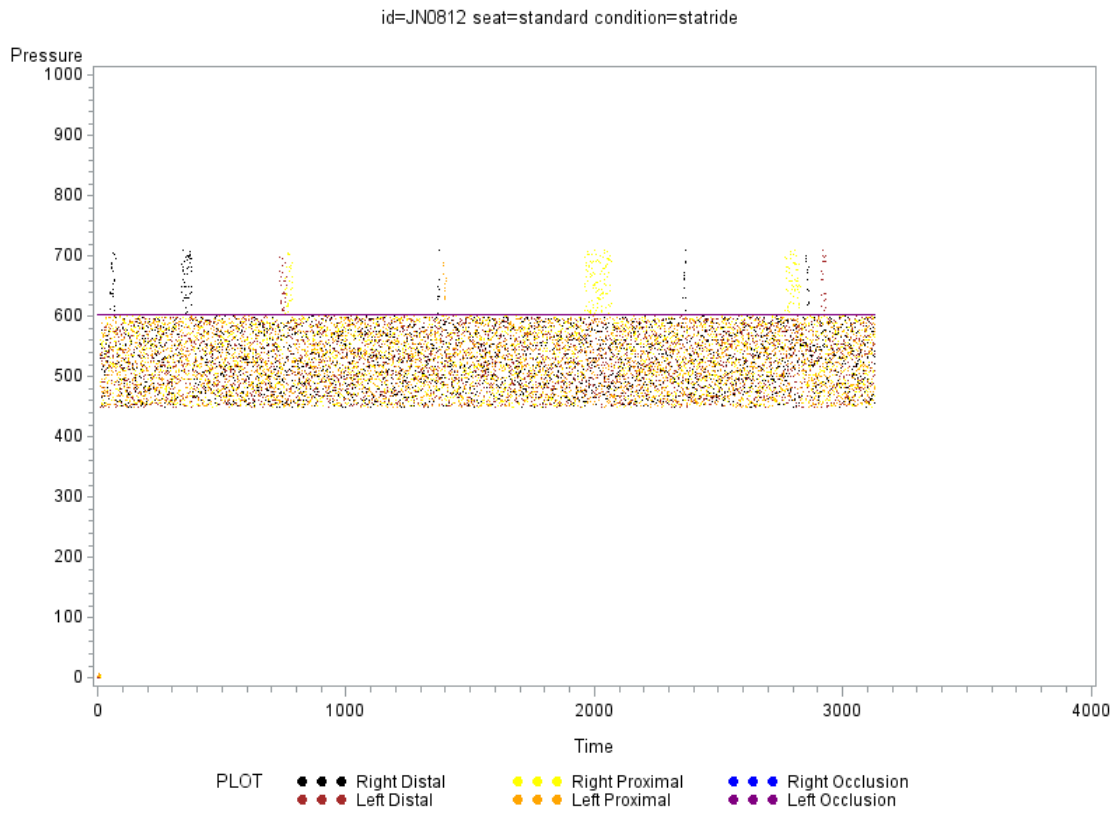

id=GF0627 seat=spiderflex condition=statride

id=JD0404 seat=spiderflex condition=statride

id=KK0511 seat=spiderflex condition=roadride

id=KK0511 seat=spiderflex condition=statride

id=LK0816 seat=theseat condition=roadride

id=MC0927 seat=softtail condition=roadride

id=RL1005 seat=standard condition=roadride