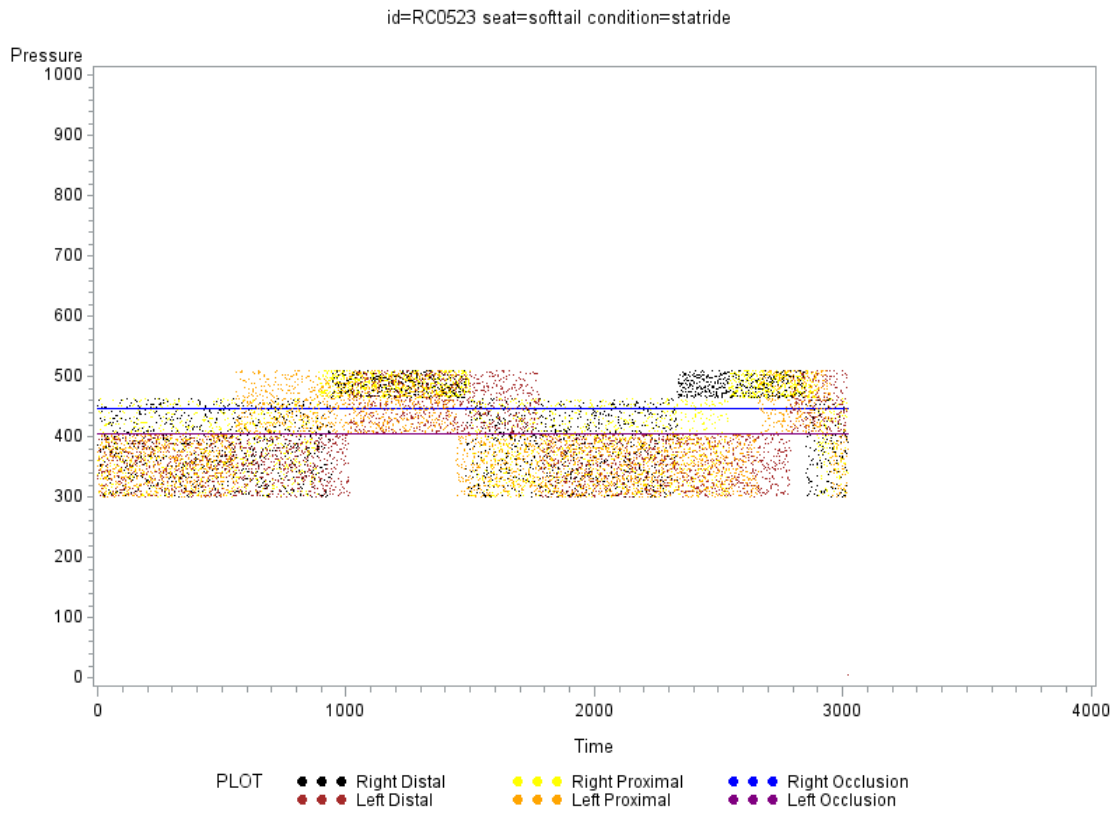

id=MC0927 seat=softtail condition=roadride

id=RL1005 seat=standard condition=roadride