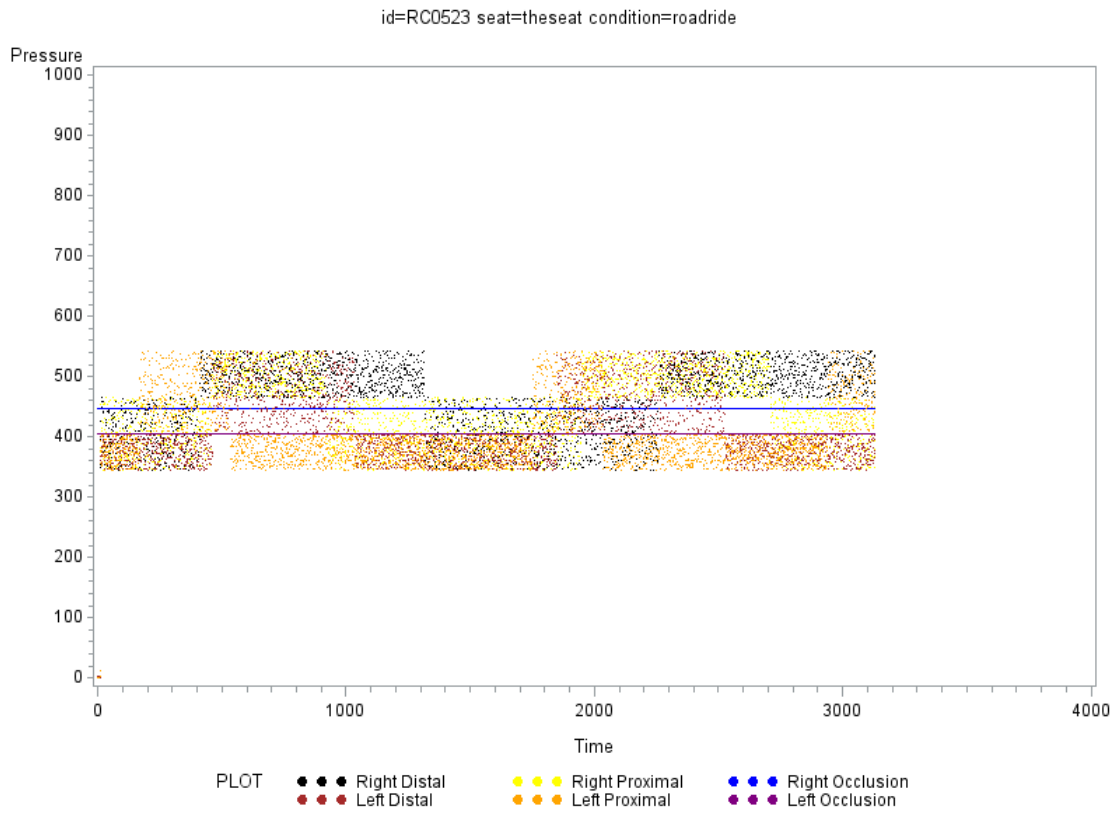

id=MC0927 seat=softtail condition=roadride

id=RL1005 seat=standard condition=roadride