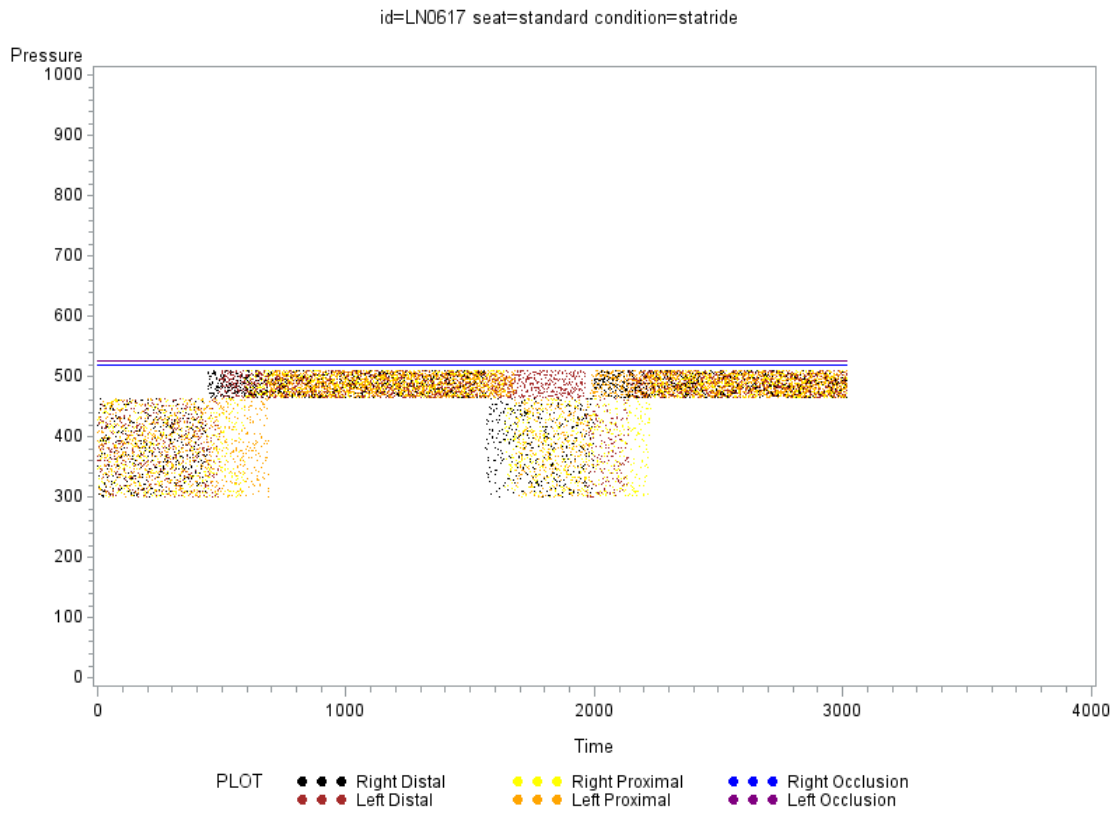

id=GF0627 seat=spiderflex condition=statride

id=JD0404 seat=spiderflex condition=statride

id=KK0511 seat=spiderflex condition=roadride

id=KK0511 seat=spiderflex condition=statride

id=LK0816 seat=theseat condition=roadride

id=MC0927 seat=softtail condition=roadride

id=RL1005 seat=standard condition=roadride