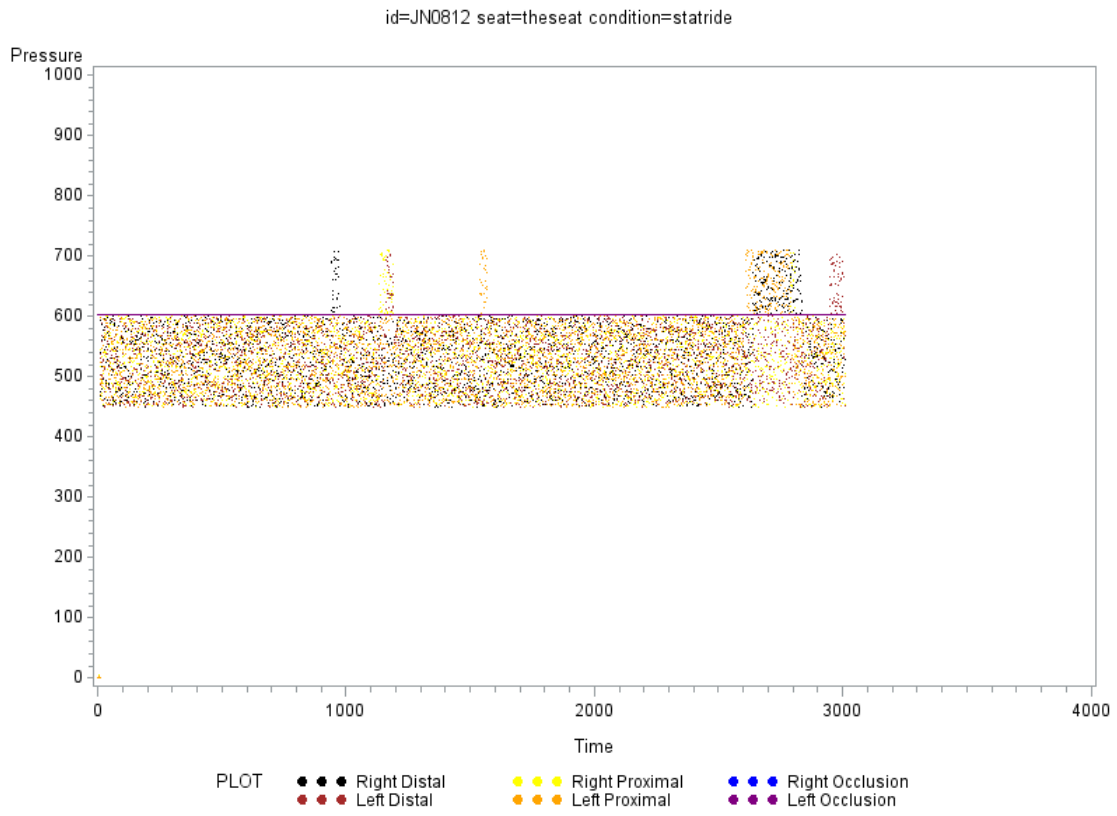

id=GF0627 seat=spiderflex condition=statride

id=JD0404 seat=spiderflex condition=statride

id=KK0511 seat=spiderflex condition=roadride

id=KK0511 seat=spiderflex condition=statride

id=LK0816 seat=theseat condition=roadride

id=MC0927 seat=softtail condition=roadride

id=RL1005 seat=standard condition=roadride