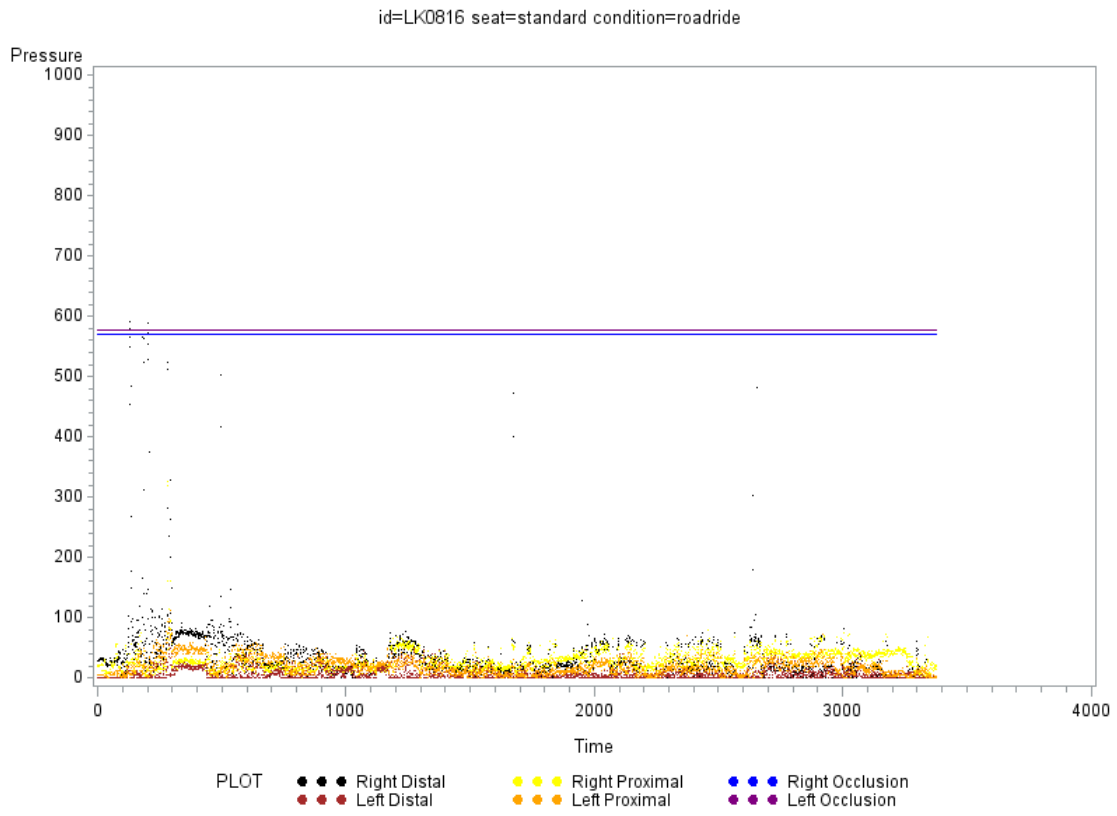

id=GF0627 seat=spiderflex condition=statride

id=JD0404 seat=spiderflex condition=statride

id=KK0511 seat=spiderflex condition=roadride

id=KK0511 seat=spiderflex condition=statride

id=LK0816 seat=theseat condition=roadride

id=MC0927 seat=softtail condition=roadride

id=RL1005 seat=standard condition=roadride