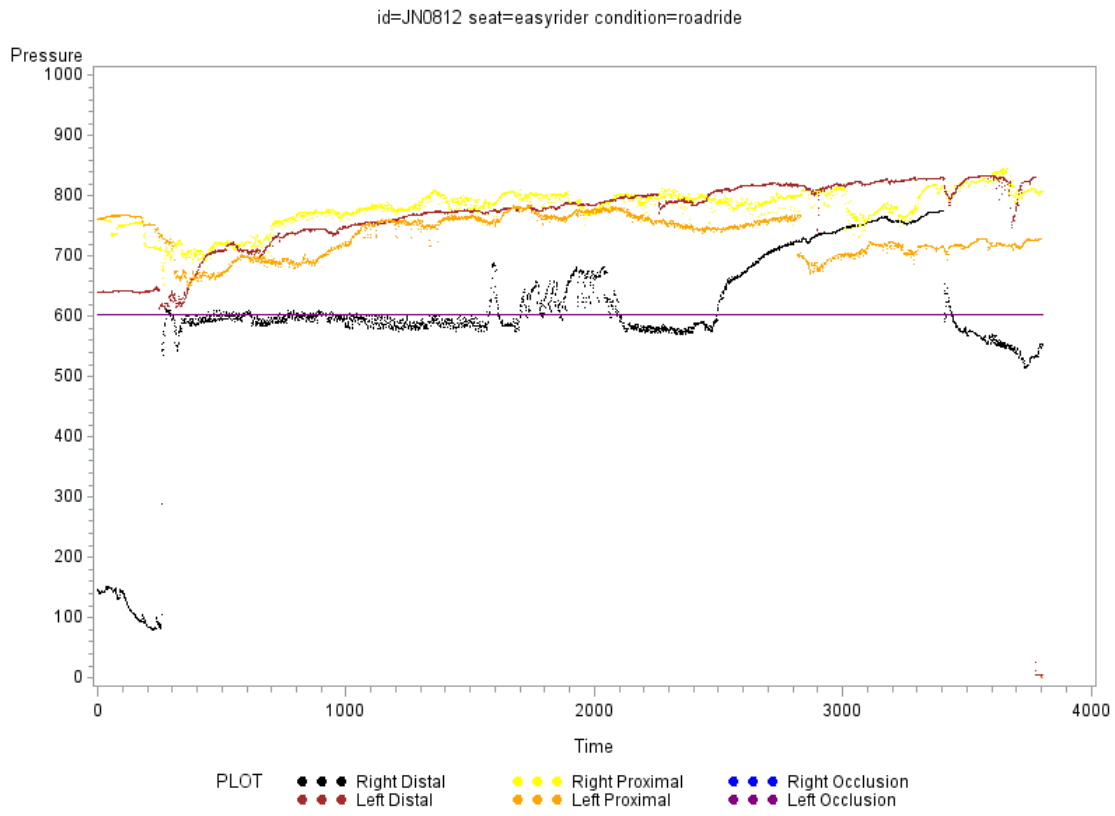

id=GF0627 seat=spiderflex condition=statride

id=JD0404 seat=spiderflex condition=statride

id=KK0511 seat=spiderflex condition=roadride

id=KK0511 seat=spiderflex condition=statride

id=LK0816 seat=theseat condition=roadride

id=MC0927 seat=softtail condition=roadride

id=RL1005 seat=standard condition=roadride