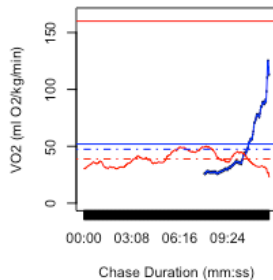

A.

Chase 3 2015 11 pm
Elevation profile for hound pursuit

B.

C.

D.

E.

Graph: Min, Avg, Max Elevation: 613, 725, 882 m

Range Totals: Distance: 1.12 km Elev Gain/Loss: 96 m, -336 m Max Slope: 73.4%, -81.5% Avg Slope: 34.8%, -35.7%