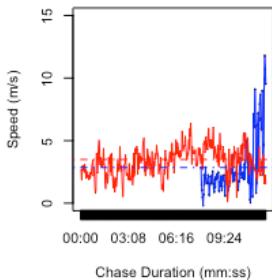

A.

Chase 3 2015 11 pm
Elevation profile for hound pursuit

B.

C.

D.

E.

Graph: Min, Avg, Max Elevation: 613, 725, 882 m

Range Totals: Distance: 1.12 km Elev Gain/Loss: 96 m, -336 m Max Slope: 73.4%, -81.5% Avg Slope: 34.8%, -35.7%