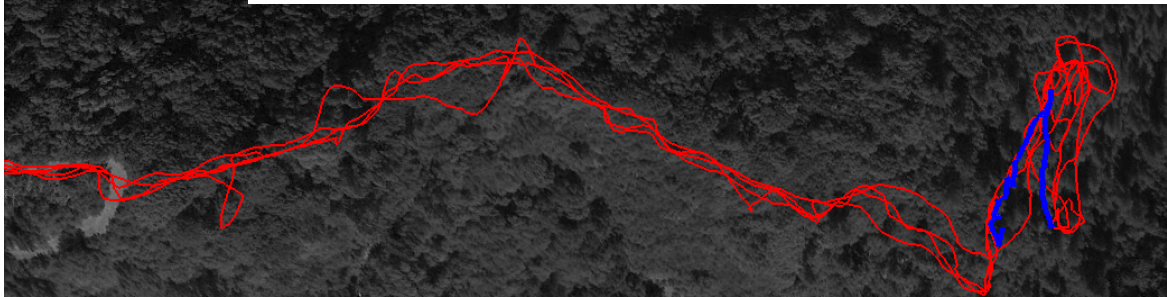

A.

Chase 3 2015 11 pm
Elevation profile for hound pursuit

B.

C.

D.

E.

Graph: Min, Avg, Max Elevation: 613, 725, 882 m

Range Totals: Distance: 1.12 km Elev Gain/Loss: 96 m, -336 m Max Slope: 73.4%, -81.5% Avg Slope: 34.8%, -35.7%