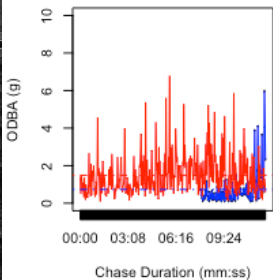

A.

Chase 3 2015 11 pm
Elevation profile for hound pursuit

B.

C.

D.

E.

Graph: Min, Avg, Max Elevation: 613, 725, 882 m

Range Totals: Distance: 1.12 km Elev Gain/Loss: 96 m, -336 m Max Slope: 73.4%, -81.5% Avg Slope: 34.8%, -35.7%