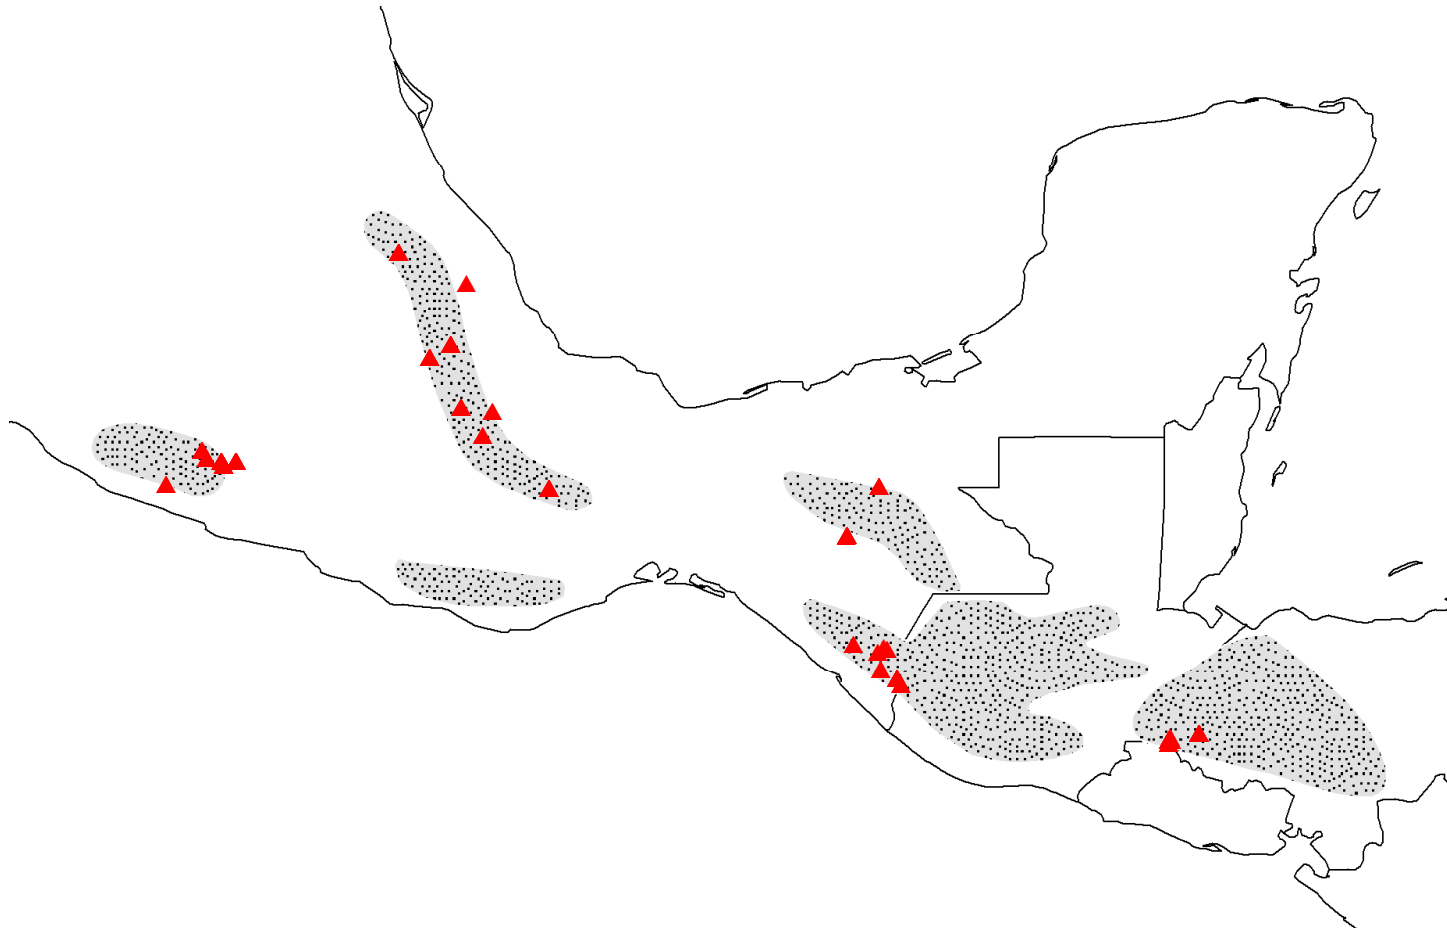

Supplemental information S2

Localities, geographic groups (GG), coordinates and biological collections of *Lamprolaima rhami* voucher specimens used for morphometric measurements. Map: vouchers from localities with data of geographic coordinates.

GG	ID	State/Department	Locality	Latitude	Longitude	BC	SEX
SMO	AHC067	Puebla	Tetela	19.88	-97.69	MZFC	M
SMO	AHC073	Puebla	Tetela	19.88	-97.69	MZFC	M
SMO	AHC077	Puebla	Tetela	19.88	-97.69	MZFC	M
SMO	AHC184	Puebla	Tetela	19.88	-97.69	MZFC	M
SMO	46308	Veracruz	Jalapa de Oca	ND	ND	AMNH	M
SMO	46309	Veracruz	Jalapa	ND	ND	AMNH	M
SMO	10308	Veracruz	Orizaba	18.851014	-97.100839	MLZ	M
SMO	33014	Veracruz	La Puerta, 31 mi SW Orizaba by road	18.714682	-97.338439	MLZ	M
SMO	33018	Veracruz	La Puerta, 31 mi SW Orizaba by road	18.714682	-97.338439	MLZ	M
SMO	33289	Veracruz	La Puerta, 31 mi SW Orizaba by road	18.714682	-97.338439	MLZ	M
SMO	33290	Veracruz	La Puerta, 31 mi SW Orizaba by road	18.714682	-97.338439	MLZ	M
SMO	32951	Veracruz	La Puerta, 31 mi SW Orizaba by road	18.714682	-97.338439	MLZ	M
SMO	12286	Veracruz	Vicinity of Coatepec	19.5456514	-96.9285929	MCZ	M
SMO	31864	Veracruz	Orizaba	18.8506857	-97.1002655	MCZ	M
SMO	31865	Veracruz	Orizaba	18.8506857	-97.1002655	MCZ	M
SMO	78508	Veracruz	Orizaba	18.8506857	-97.1002655	MCZ	M
SMO	AGNS663	Oaxaca	Macuilianguis	-96.55	17.53166667	MZFC	M
SMO	CONACYT762	Oaxaca	Puerto de La Soledad	18.16	-96.99	MZFC	M
SMO	CONACYT781	Oaxaca	Puerto de La Soledad	18.16	-96.99	MZFC	M
SMO	OMVP1173	Oaxaca	San Martín Caballero	-96.64	18.11166667	MZFC	M
SMO	OMVP1067	Oaxaca	San Martín Caballero	18.11	-96.64	MZFC	M
SMO	OMVP959	Oaxaca	Distrito de Cuicatlán	17.84	-96.75	MZFC	M
SMO	37225	Oaxaca	Oaxaca	ND	ND	AMNH	M
SMO	37224	Oaxaca	Oaxaca	ND	ND	AMNH	M
SMO	37226	Oaxaca	Oaxaca	ND	ND	AMNH	M
SMO	793417	Oaxaca	22 mi. N. of San Juan del Estado	ND	ND	AMNH	M