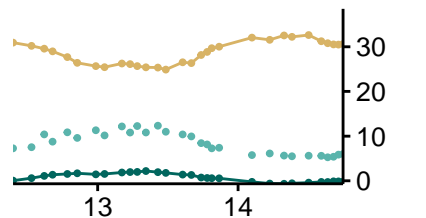

— Relative humidity — Dewpoint temperature • Lichen surface temperature

2017-03-21

2017-03-22

2017-03-23

2017-03-24

2017-03-25

2017-03-26

2017-03-27

2017-03-28

2017-03-29

2017-03-30

2017-03-31

2017-04-01

Solar hour