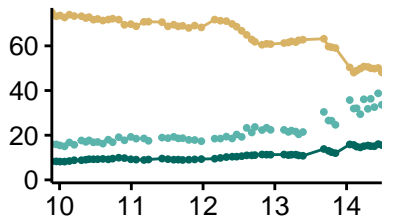

— Relative humidity — Dewpoint temperature • Lichen surface temperature

2017-03-21

2017-03-22

2017-03-23

2017-03-24

2017-03-25

2017-03-26

2017-03-27

2017-03-28

2017-03-29

2017-03-30

2017-03-31

2017-04-01

Solar hour