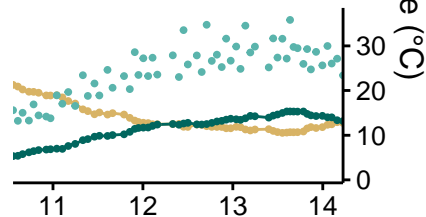

— Relative humidity — Dewpoint temperature • Lichen surface temperature

2017-03-21

2017-03-22

2017-03-23

2017-03-24

2017-03-25

2017-03-26

2017-03-27

2017-03-28

2017-03-29

2017-03-30

2017-03-31

2017-04-01

Solar hour