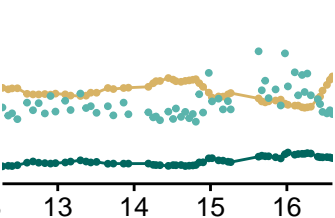

— Relative humidity — Dewpoint temperature • Lichen surface temperature

2017-03-21

2017-03-22

2017-03-23

2017-03-24

2017-03-25

2017-03-26

2017-03-27

2017-03-28

2017-03-29

2017-03-30

2017-03-31

2017-04-01

Solar hour