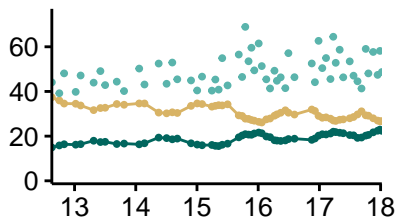

— Relative humidity — Dewpoint temperature • Lichen surface temperature

2017-03-21

2017-03-22

2017-03-23

2017-03-24

2017-03-25

2017-03-26

2017-03-27

2017-03-28

2017-03-29

2017-03-30

2017-03-31

2017-04-01

Solar hour