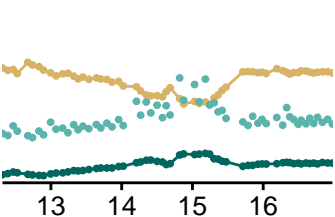

— Relative humidity — Dewpoint temperature • Lichen surface temperature

2017-03-21

2017-03-22

2017-03-23

2017-03-24

2017-03-25

2017-03-26

2017-03-27

2017-03-28

2017-03-29

2017-03-30

2017-03-31

2017-04-01

Solar hour