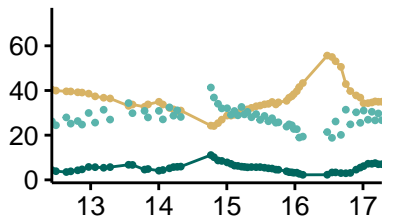

— Relative humidity — Dewpoint temperature • Lichen surface temperature

2017-03-21

2017-03-22

2017-03-23

2017-03-24

2017-03-25

2017-03-26

2017-03-27

2017-03-28

2017-03-29

2017-03-30

2017-03-31

2017-04-01

Solar hour