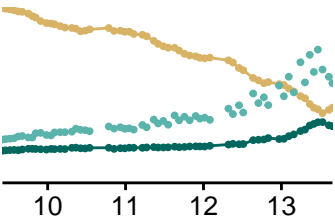

— Relative humidity — Dewpoint temperature • Lichen surface temperature

2017-03-21

2017-03-22

2017-03-23

2017-03-24

2017-03-25

2017-03-26

2017-03-27

2017-03-28

2017-03-29

2017-03-30

2017-03-31

2017-04-01

Solar hour