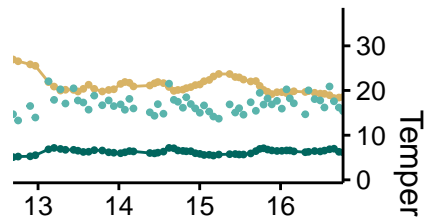

— Relative humidity — Dewpoint temperature • Lichen surface temperature

2017-03-21

2017-03-22

2017-03-23

2017-03-24

2017-03-25

2017-03-26

2017-03-27

2017-03-28

2017-03-29

2017-03-30

2017-03-31

2017-04-01

Solar hour