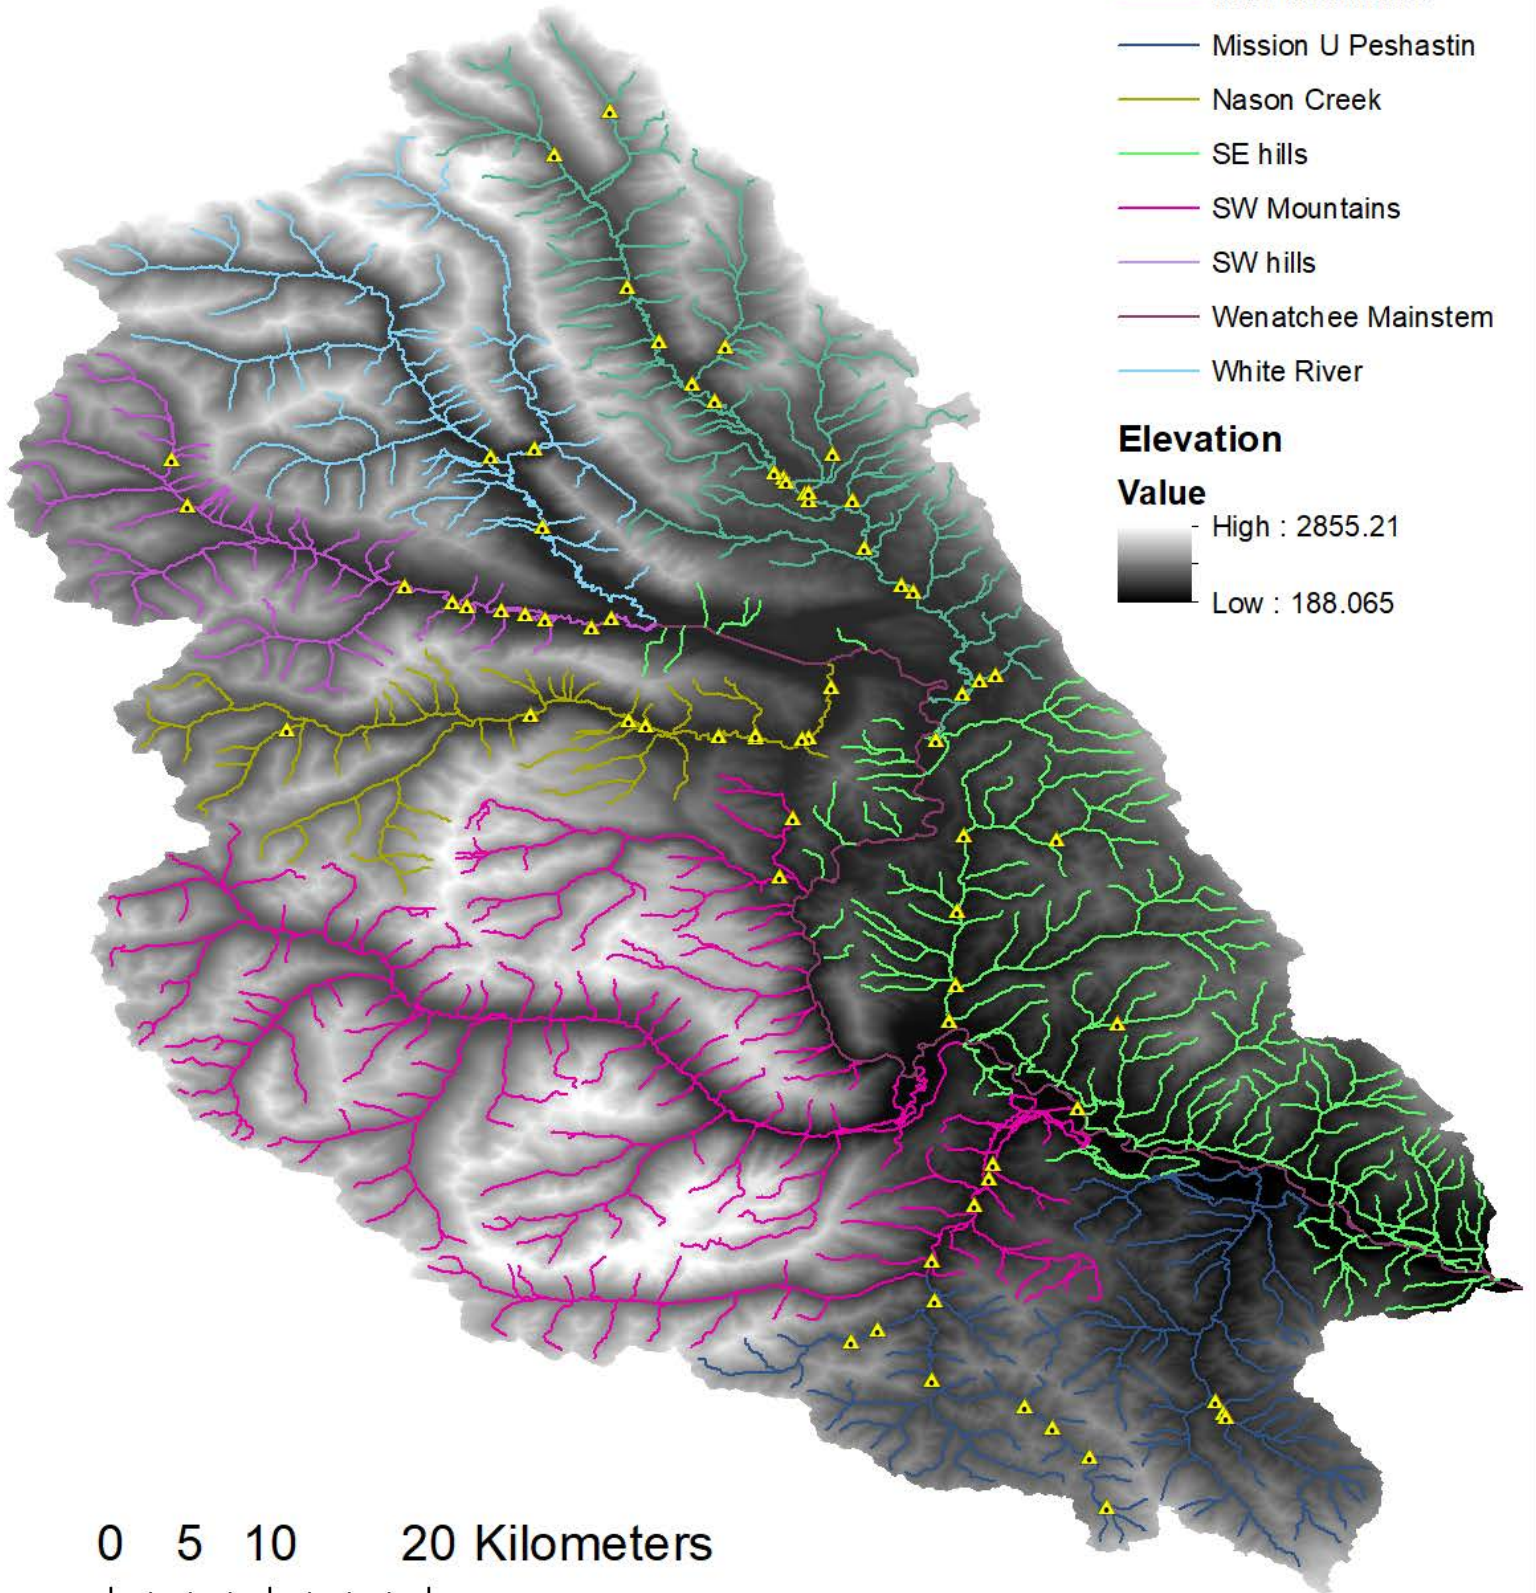

Wenatchee temperature regions

Legend

 CHaMP sites

Temperature Regions

-  Chiwawa River
-  Little Wenatchee
-  Mission U Peshastin
-  Nason Creek
-  SE hills
-  SW Mountains
-  SW hills
-  Wenatchee Mainstem
-  White River

Elevation

Value

 High : 2855.21
Low : 188.065

0 5 10 20 Kilometers