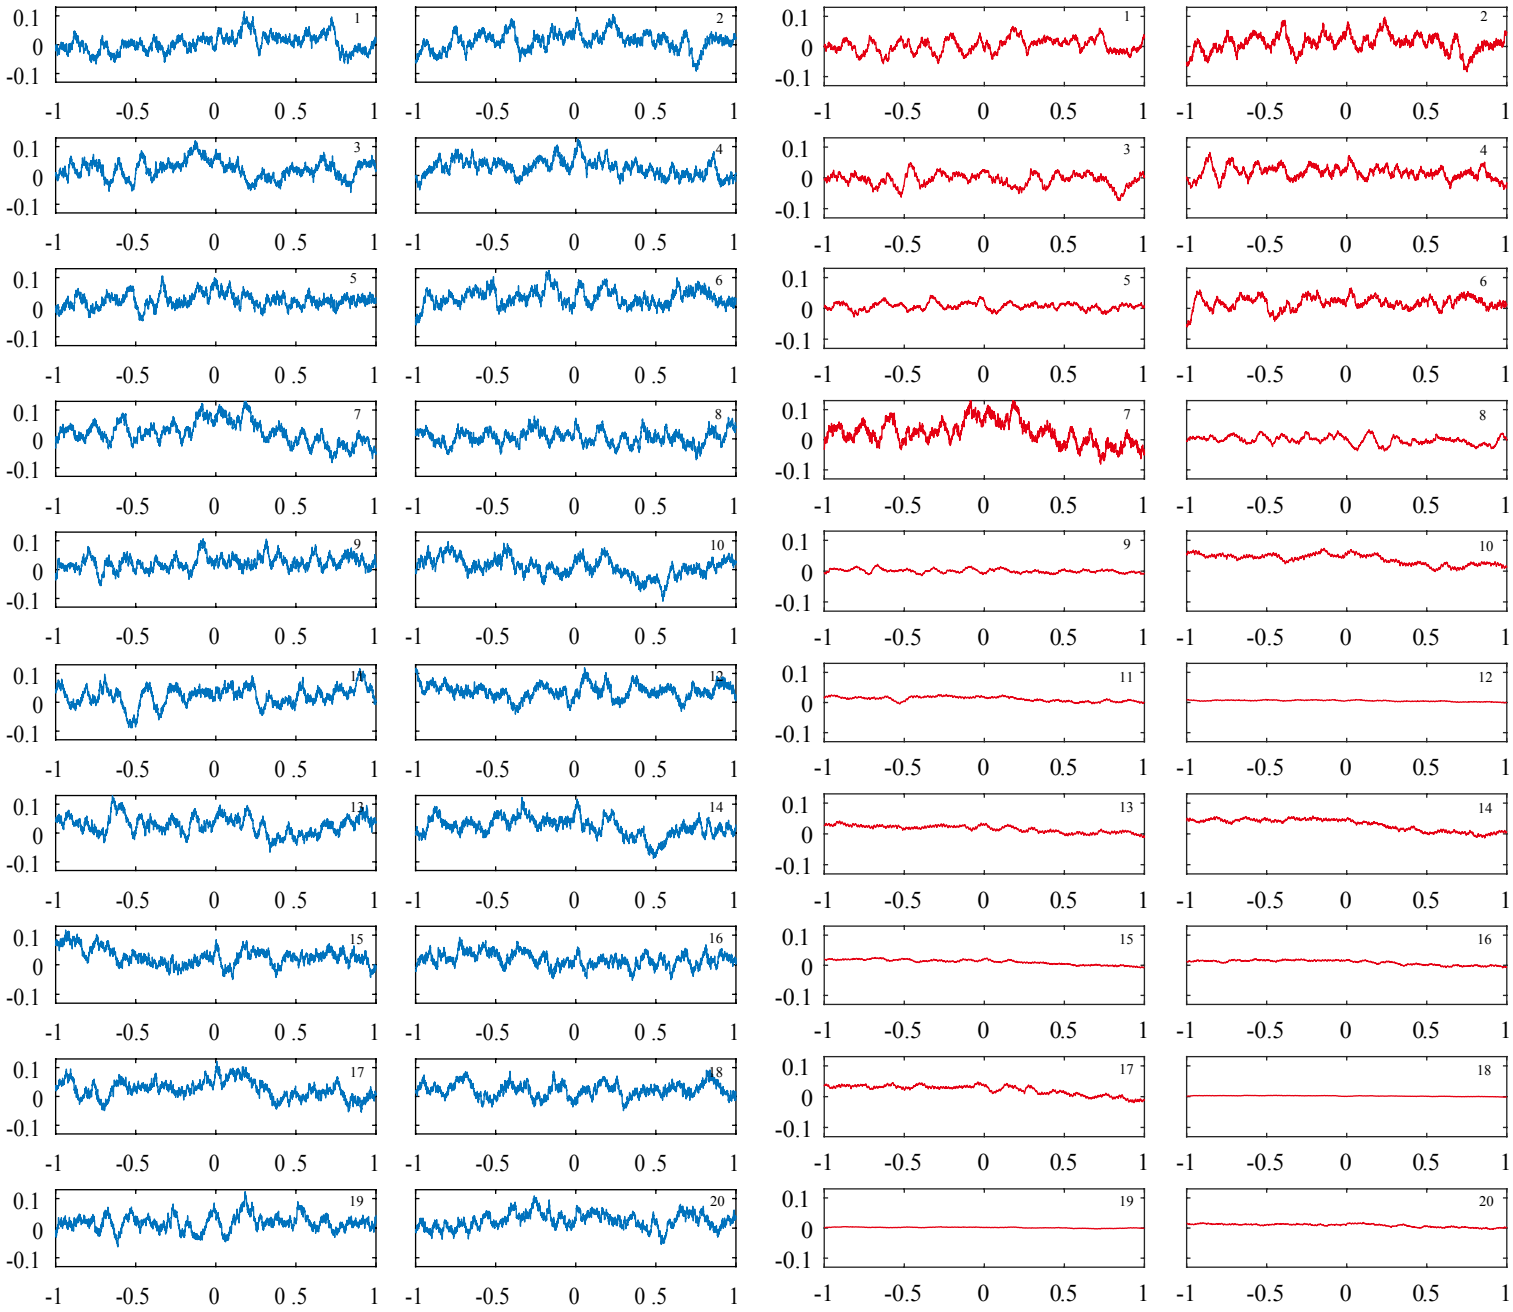

Bird 5 (control)

Towel restrained

Raw LFPs

ICA processed LFPs

Time (s)

Time (s)

Time (s)

Time (s)