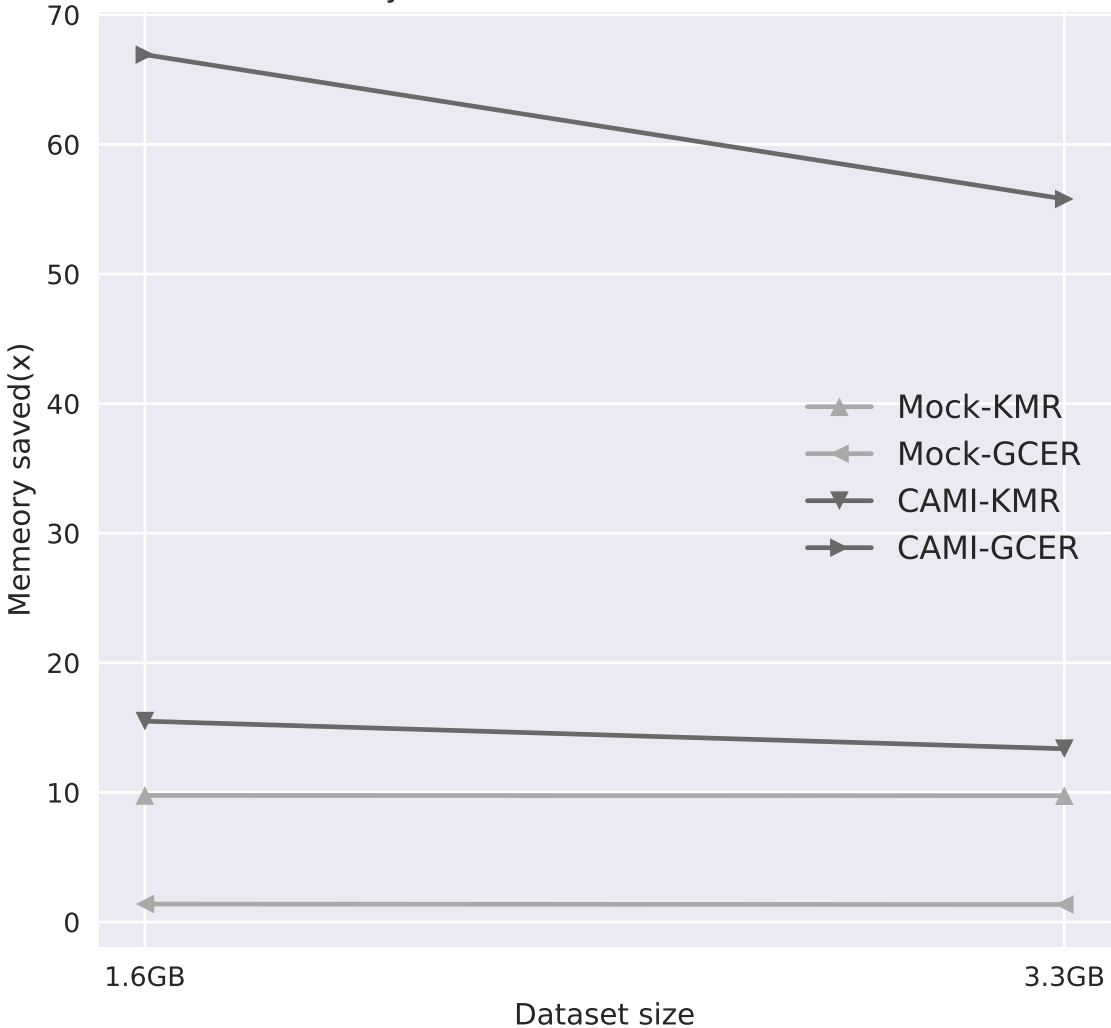

Memory saved in Mock and CAMI dataset

Time saved in Mock and CAMI dataset