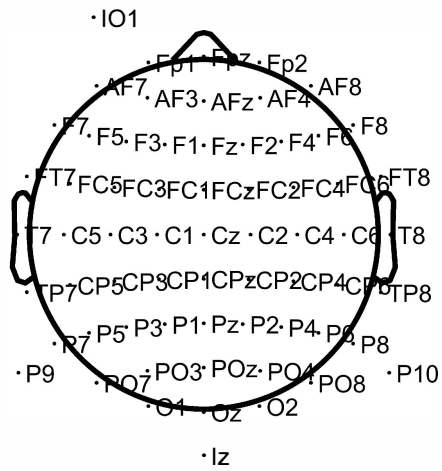

International 10/20

Easycap M34