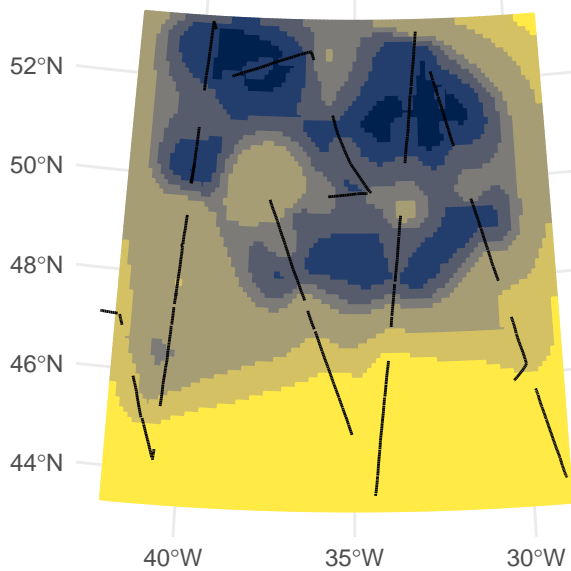

Factor  
fly

Factor  
swim

Factor-smooth  
fly

Factor-smooth  
swim

Density  
(birds/ km<sup>2</sup>)

CV