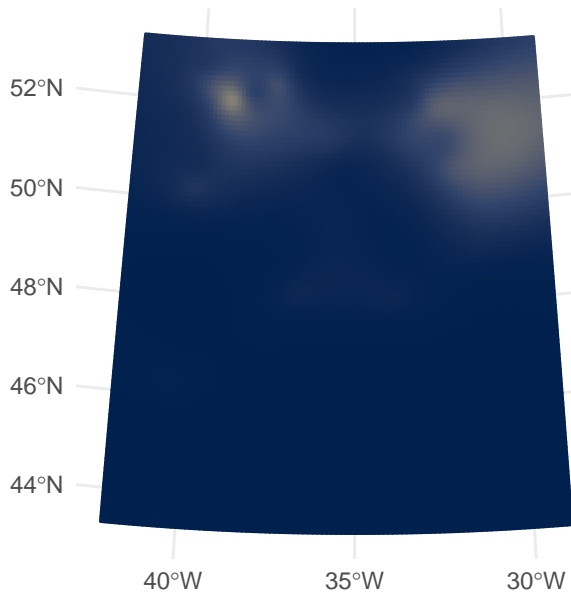

Factor  
fly

Factor  
swim

Factor-smooth  
fly

Factor-smooth  
swim

Density  
(birds/ km<sup>2</sup>)

CV