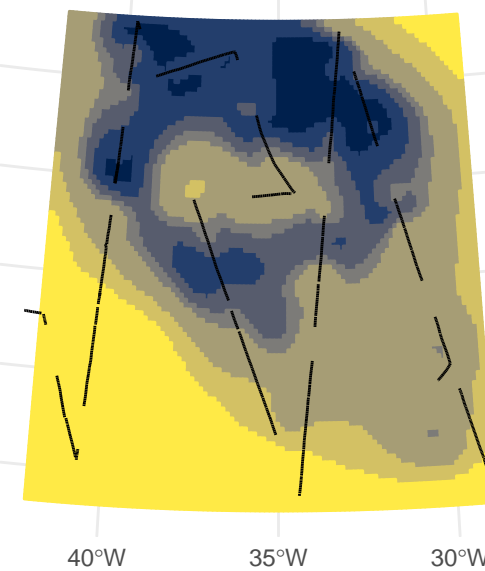

Factor  
fly

Factor  
swim

Factor-smooth  
fly

Factor-smooth  
swim

Density  
(birds/ km<sup>2</sup>)

CV