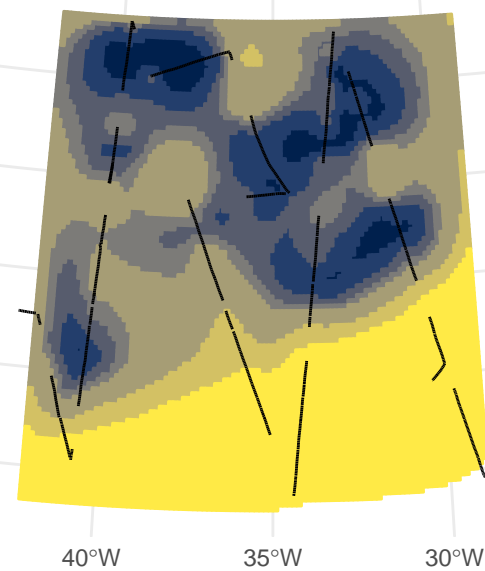

Factor  
fly

Factor  
swim

Factor-smooth  
fly

Factor-smooth  
swim

Density  
(birds/ km<sup>2</sup>)

CV