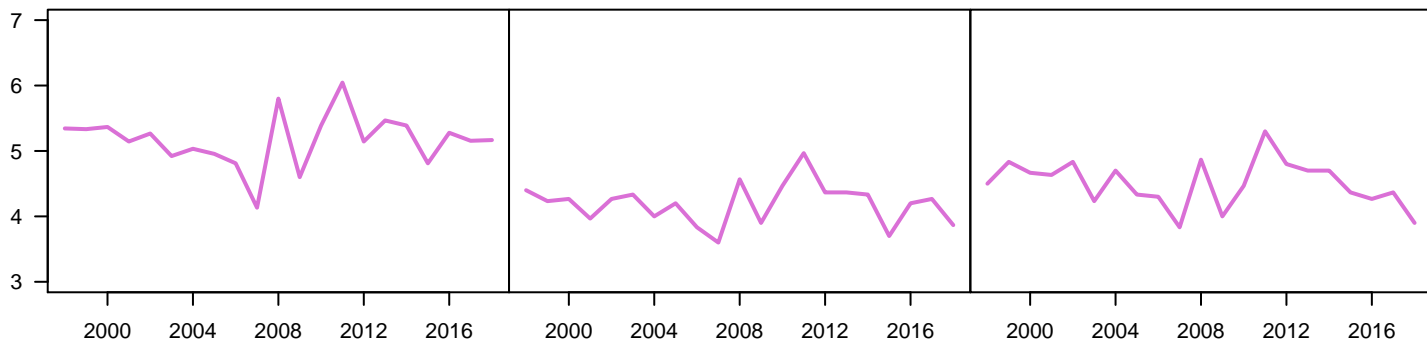

# Oklahoma

PDSI

Min Temp

Wind

Year