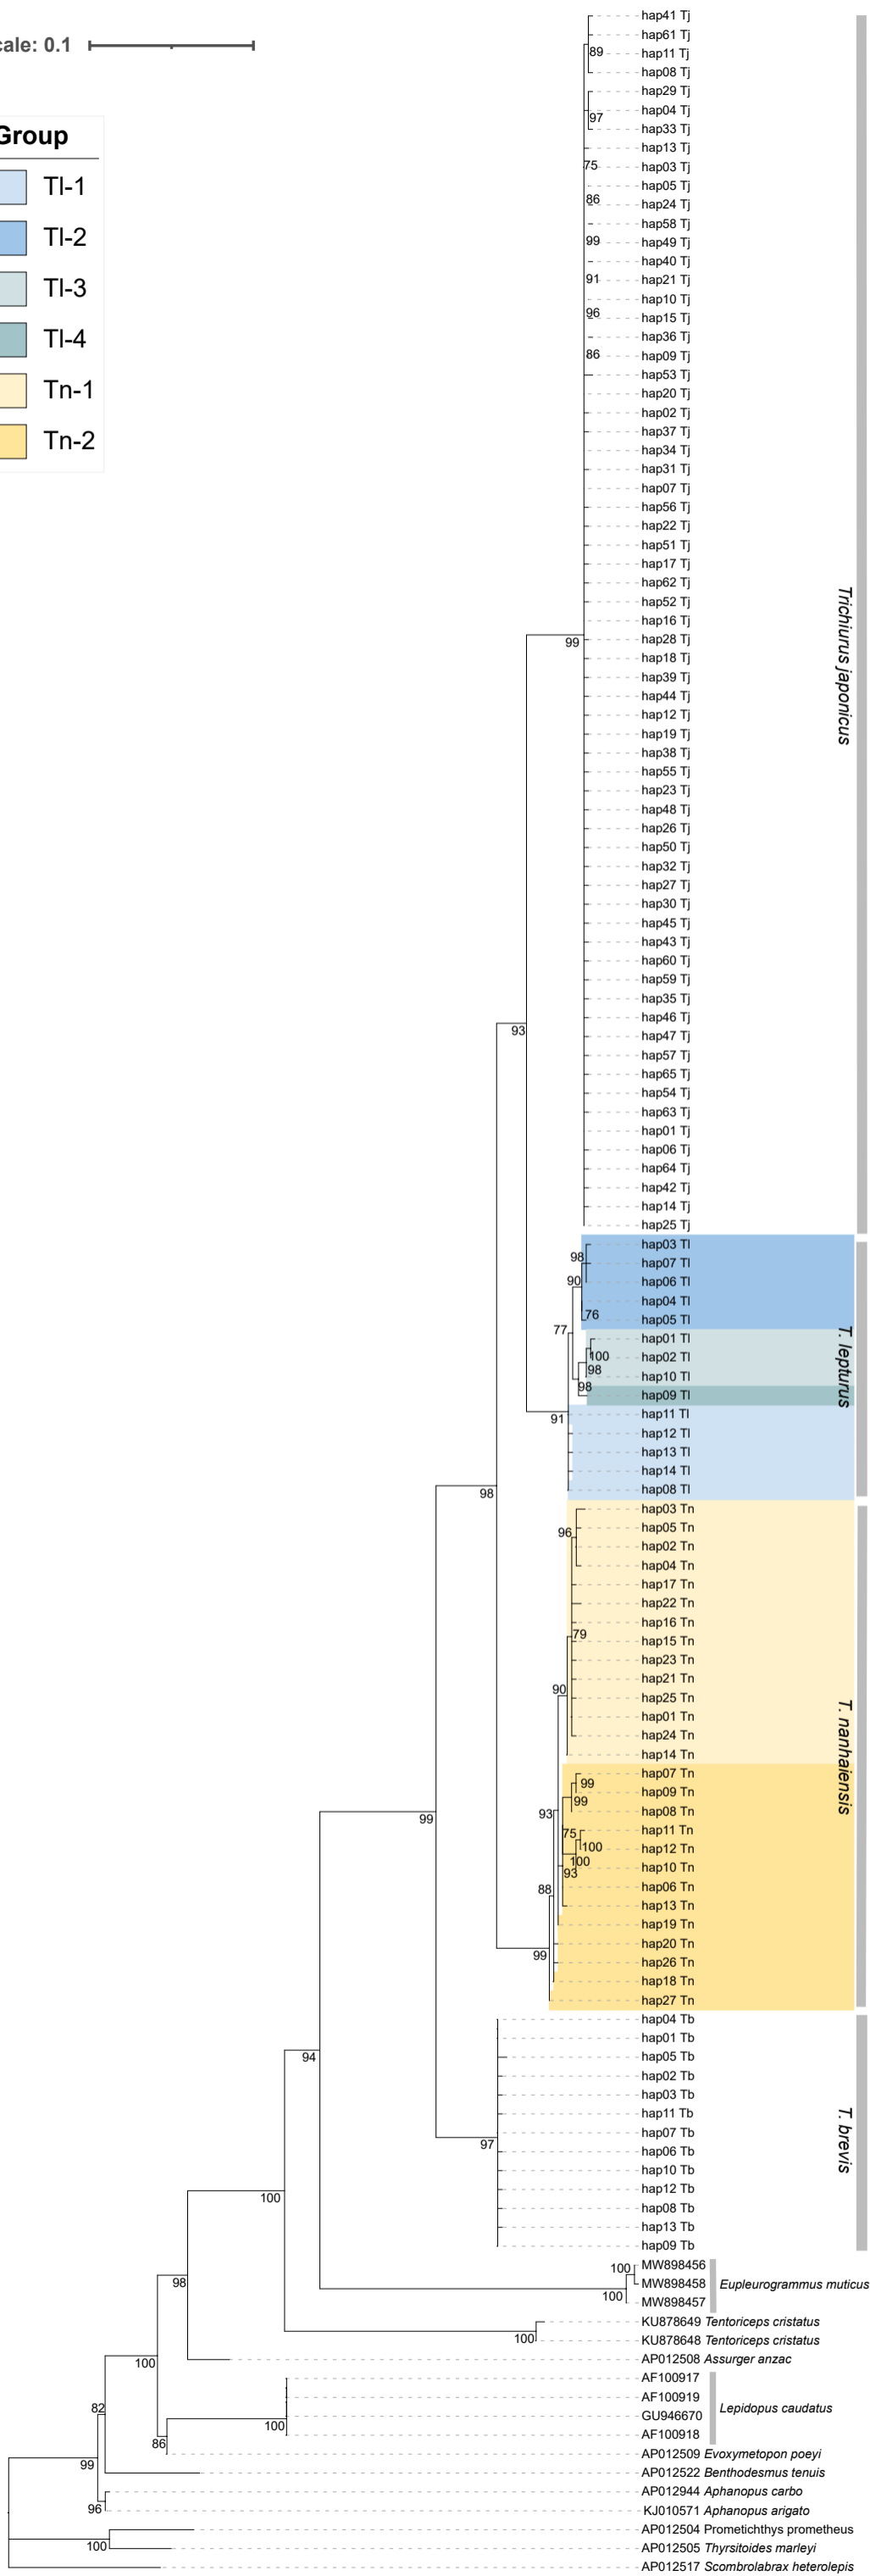

Tree scale: 0.1

Trichiuridae

outgroup