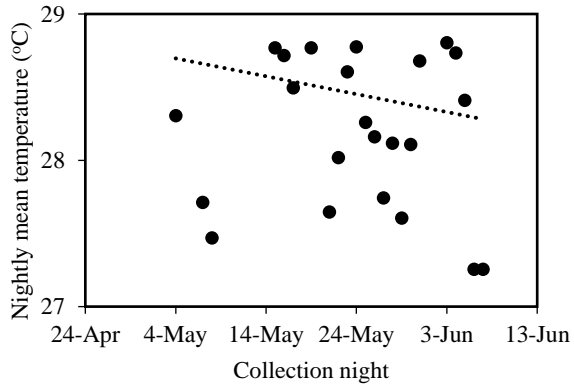

(A) Nightly mean temperature during the collection of *An. minimus* by HDNT and HLC

(B) *An. minimus* captured per night by HDNT and HLC

(C) Nightly mean RH during the collection of *An. minimus* by HDNT and HLC

(D) *An. minimus* captured per night by HDNT and HLC