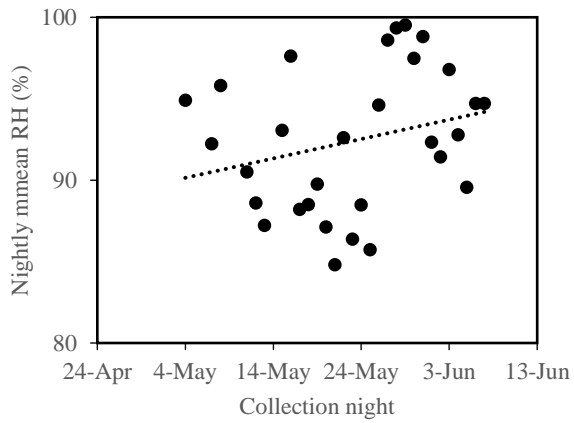

(A) Nightly mean temperature during the collection of *An. minimus* by HDNT and HLC

(B) *An. minimus* captured per night by HDNT and HLC

(C) Nightly mean RH during the collection of *An. minimus* by HDNT and HLC

(D) *An. minimus* captured per night by HDNT and HLC