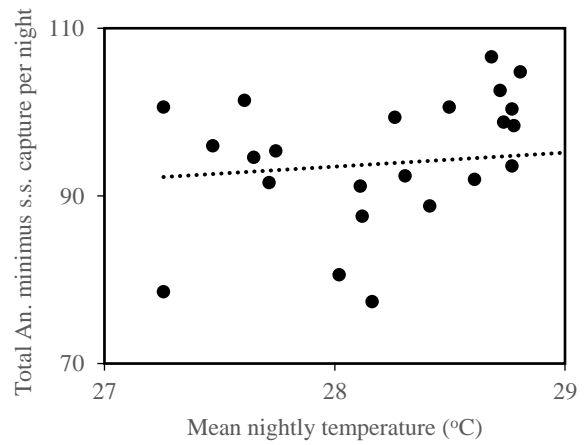

(A) Nightly mean temperature during the collection of *An. minimus* by HDNT and HLC

(B) *An. minimus* captured per night by HDNT and HLC

(C) Nightly mean RH during the collection of *An. minimus* by HDNT and HLC

(D) *An. minimus* captured per night by HDNT and HLC