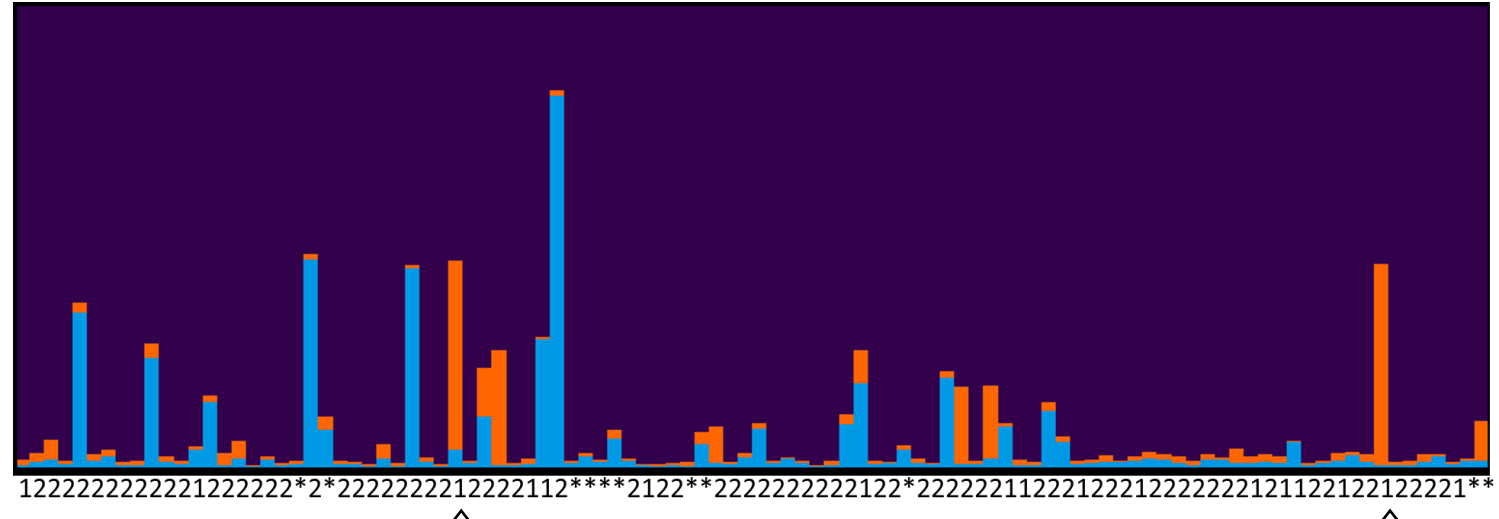

Hawai'i

Maui

O'ahu

Kaua'i

Legend

- 1 mtDNA COI clusters with Hawaii1 Clade
- 2 mtDNA COI clusters with Hawaii2 Clade
- * Not sequenced
- ◇ Potential migrant ancestry