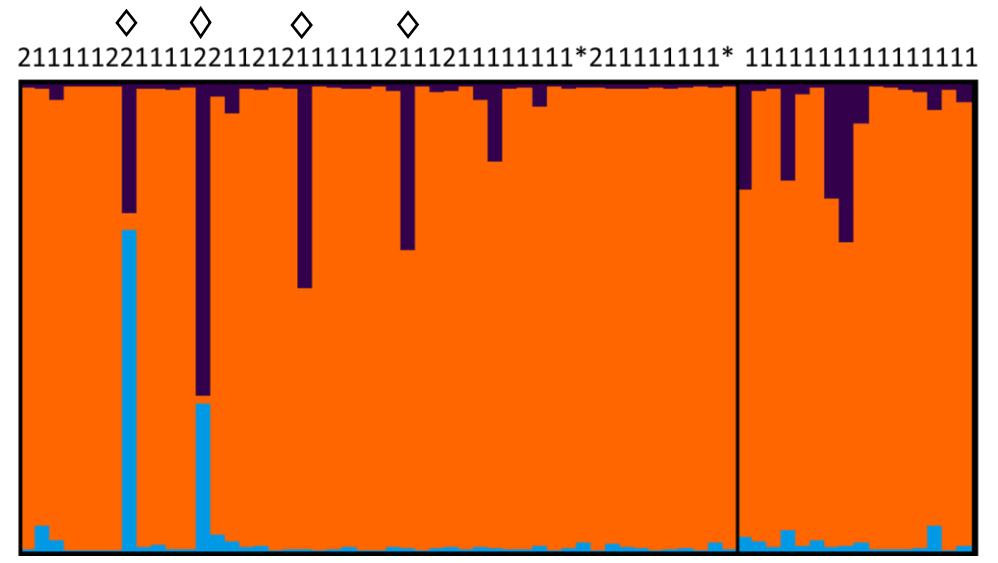

Hawai'i

Maui

O'ahu

Kaua'i

Legend

- 1 mtDNA COI clusters with Hawaii1 Clade
- 2 mtDNA COI clusters with Hawaii2 Clade
- * Not sequenced
- ◇ Potential migrant ancestry