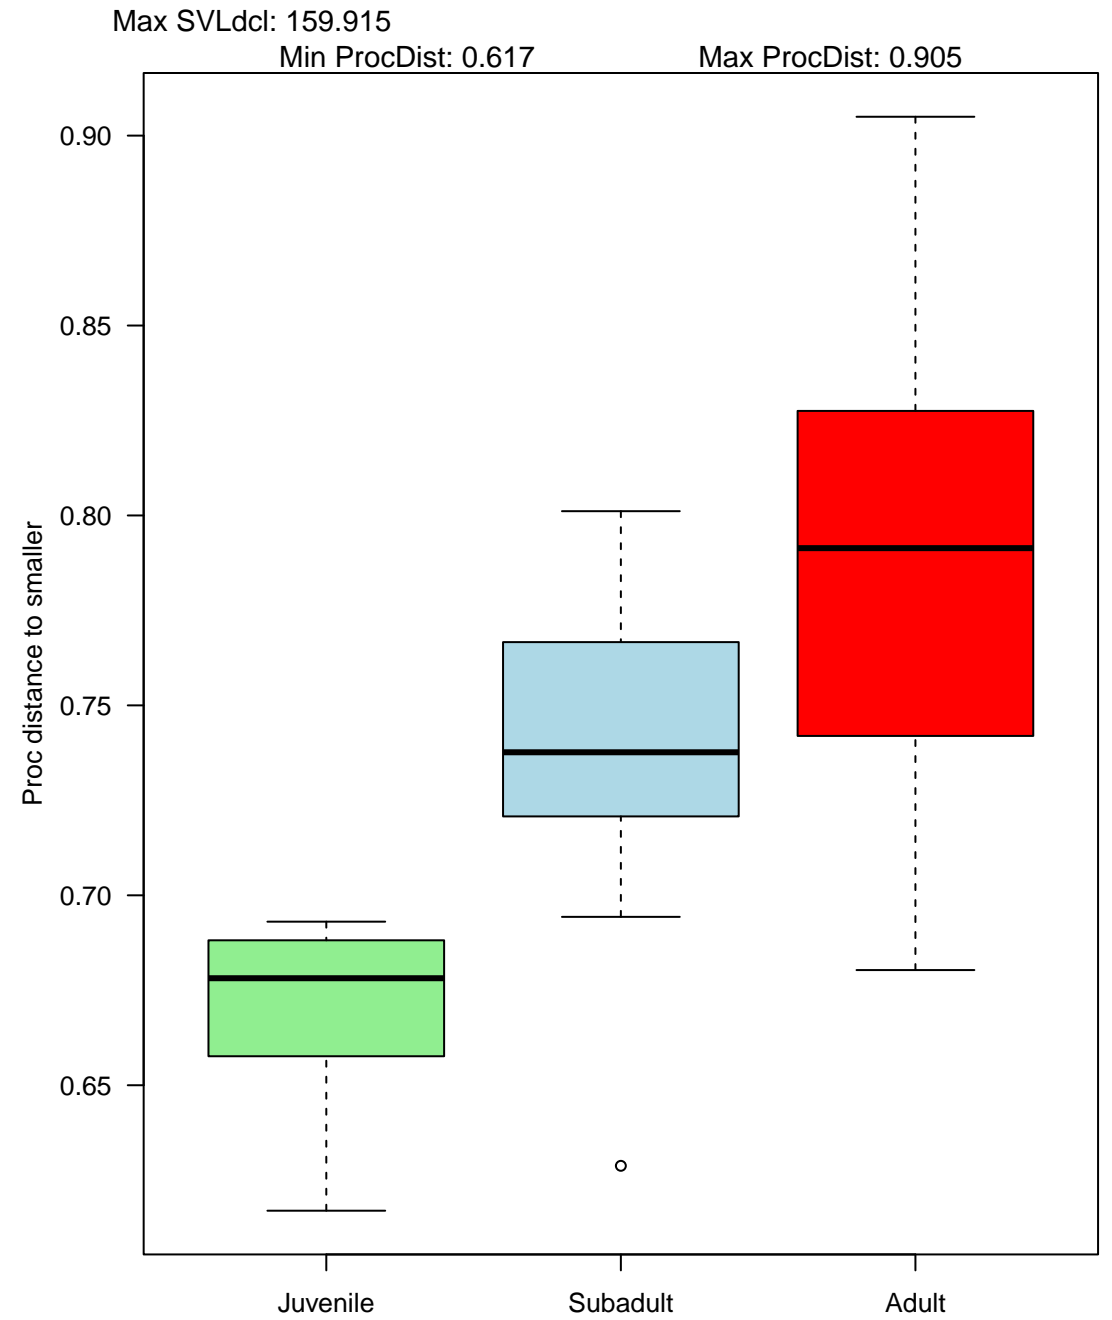

# *Caiman yacare*

Amplitude Centroid Size: 837.012

Amplitude procdist: 0.288 || from smaller to bigger: 0.905