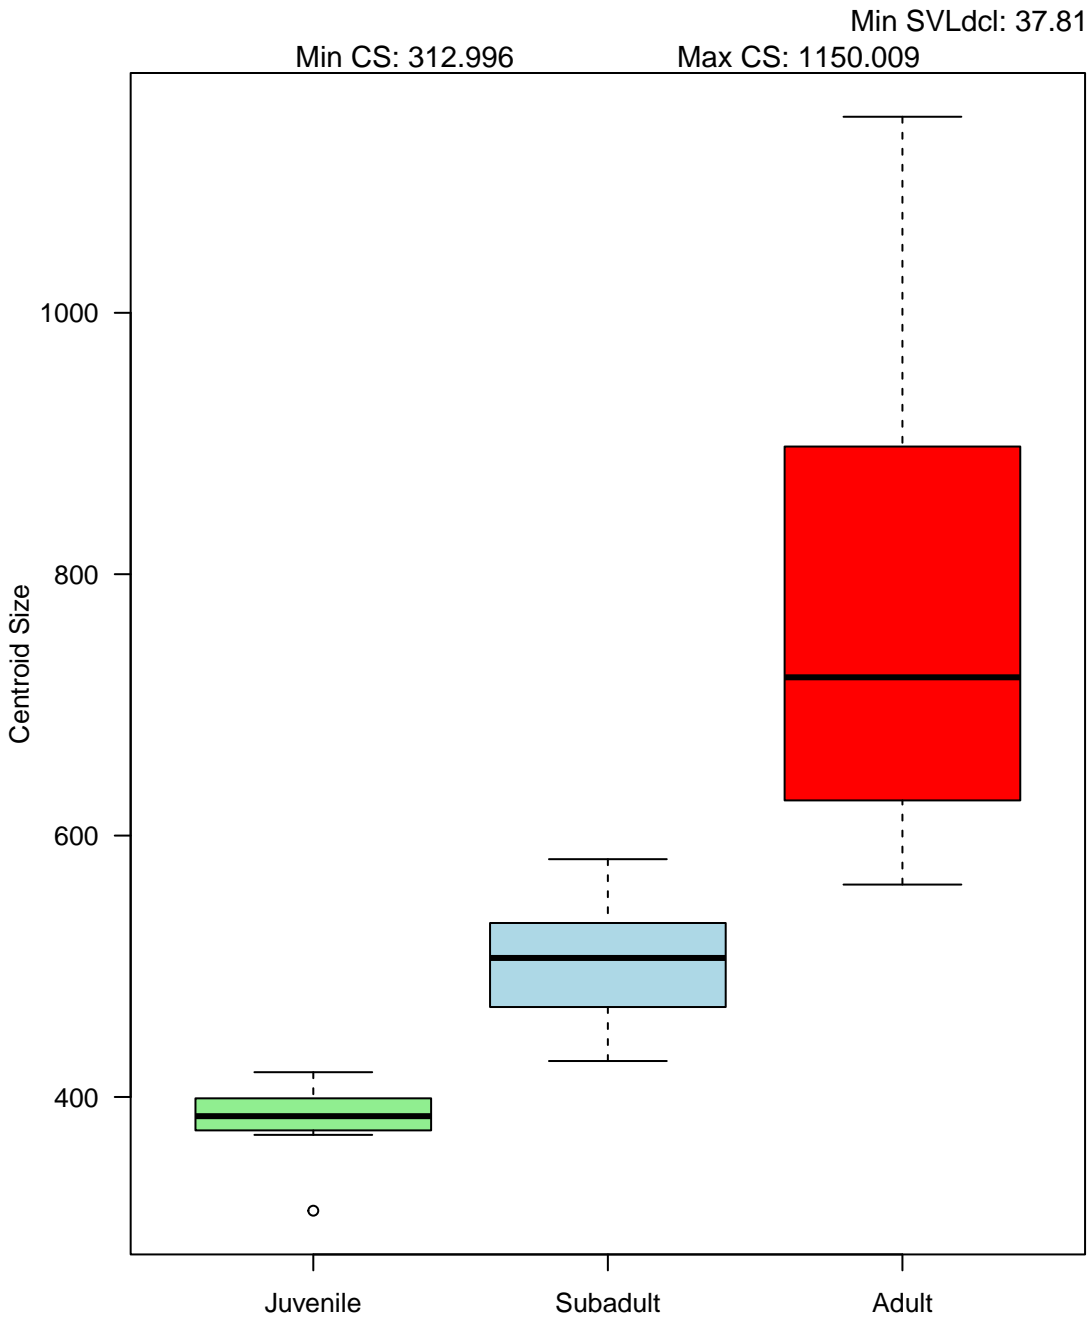

# *Caiman yacare*

Amplitude Centroid Size: 837.012

Amplitude procdist: 0.288 || from smaller to bigger: 0.905