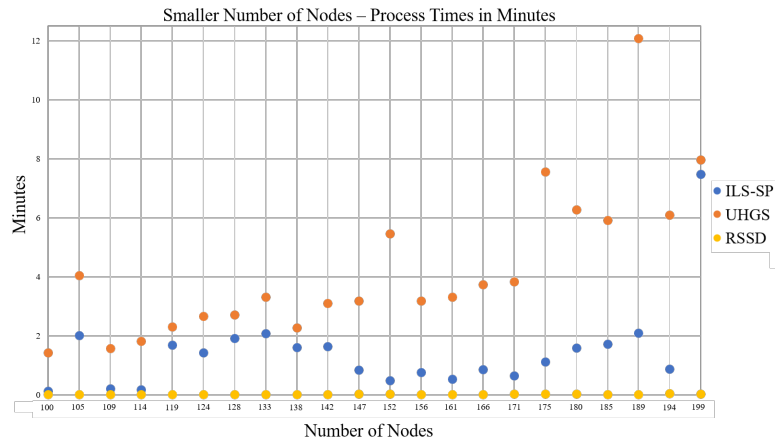

Appendix B. Supplementary Graphs of Process Times

Figure B1 – The process time for RSSD across all instances in minutes

Figure B2 – The process time in minutes for ILS-SP, UHGS, and RSSD across instances with less than 200 nodes