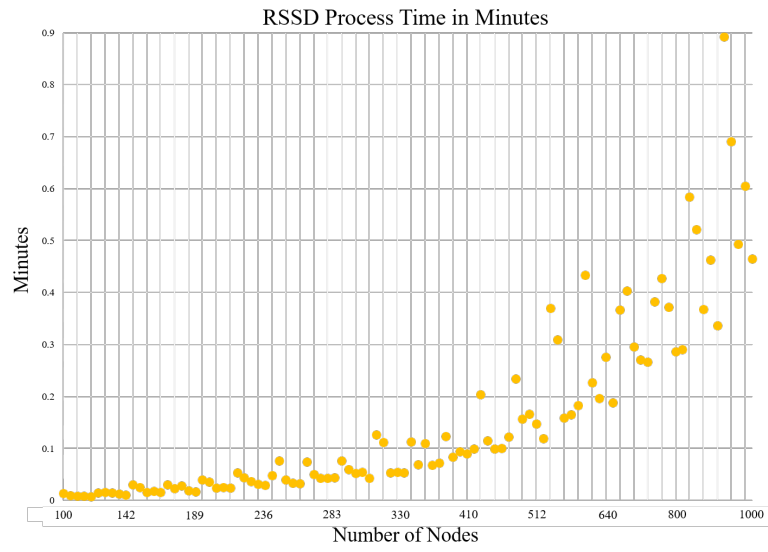

Appendix B. Supplementary Graphs of Process Times

Figure B1 – The process time for RSSD across all instances in minutes

Figure B2 – The process time in minutes for ILS-SP, UHGS, and RSSD across instances with less than 200 nodes