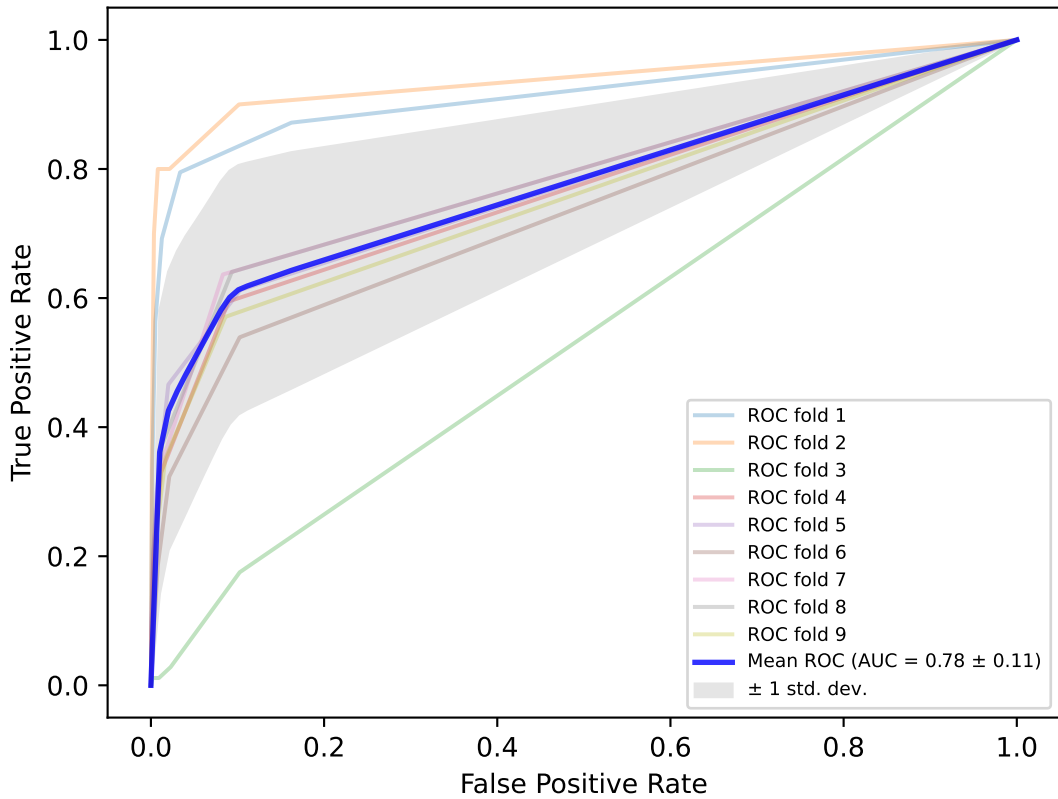

Classic

Count

Win-loss

Massey

Colley

Keener

Elo

Markov