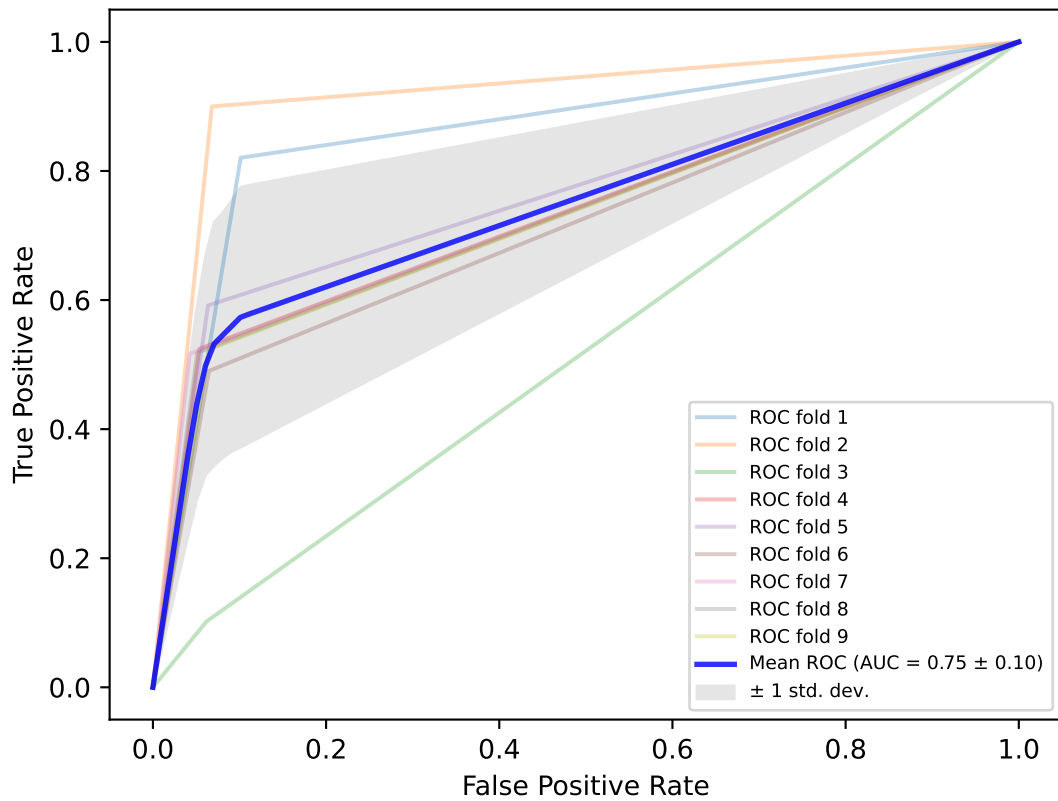

Classic

Count

Win-loss

Massey

Colley

Keener

Elo

Markov