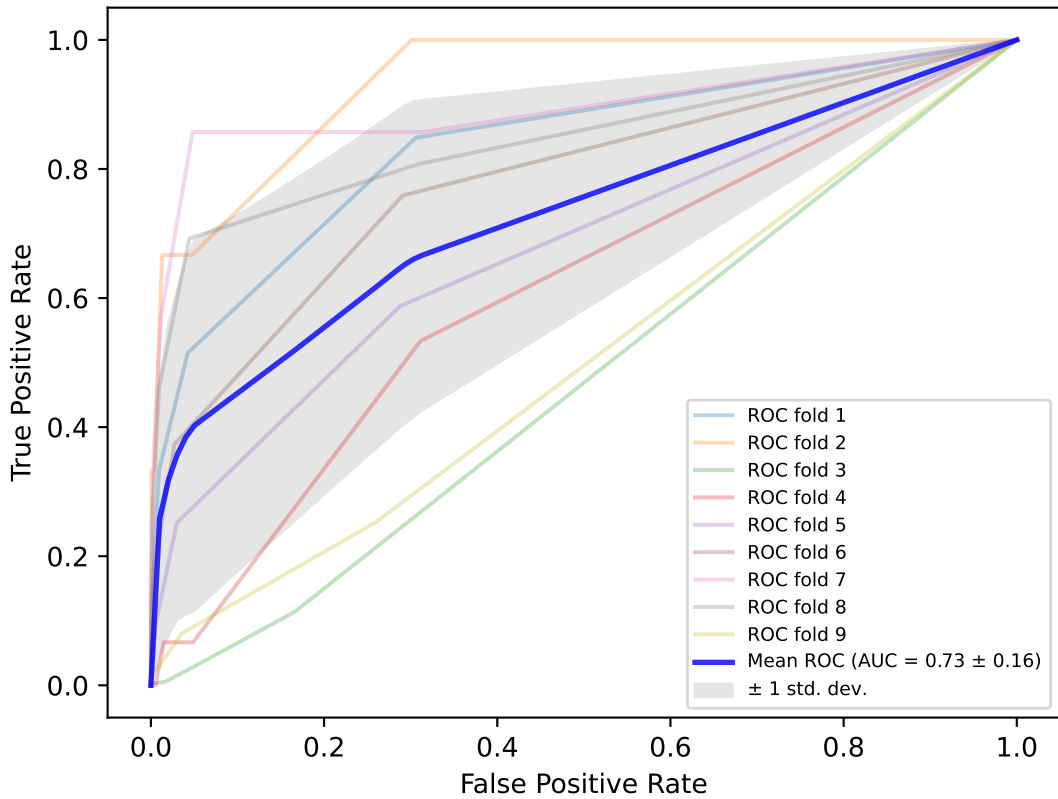

Classic

Count

Win-loss

Massey

Colley

Keener

Elo

Markov