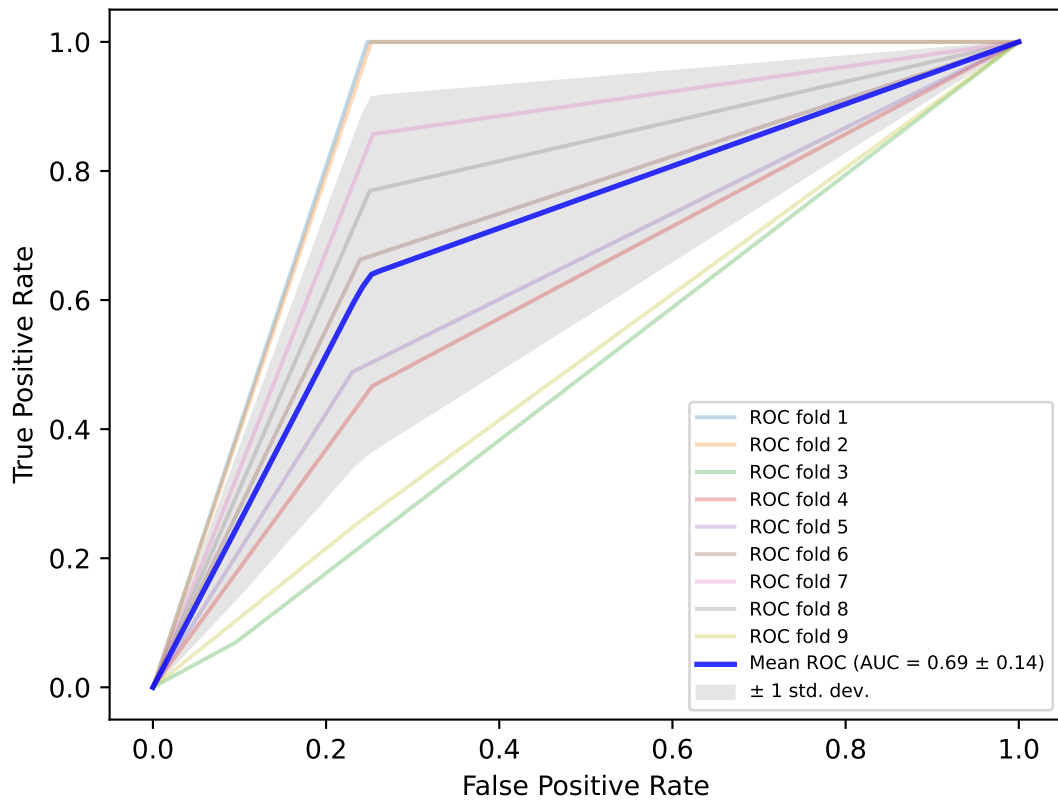

Classic

Count

Win-loss

Massey

Colley

Keener

Elo

Markov