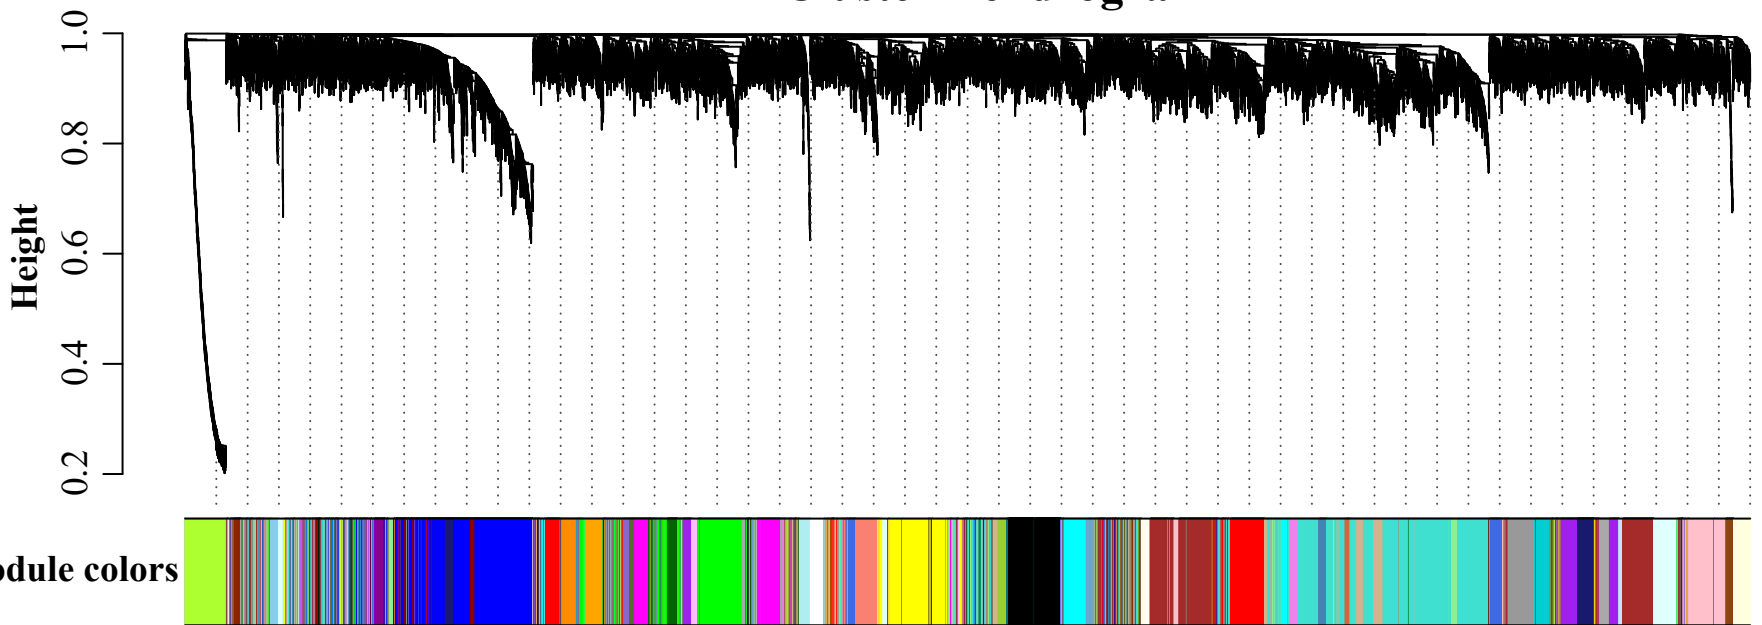

AScale Free Topology Model Fit, signed R^2 **Scale independence****Mean connectivity****B****Cluster Dendrogram****C**Scale Free Topology Model Fit, signed R^2 **Scale independence****Mean connectivity****D****Cluster Dendrogram**