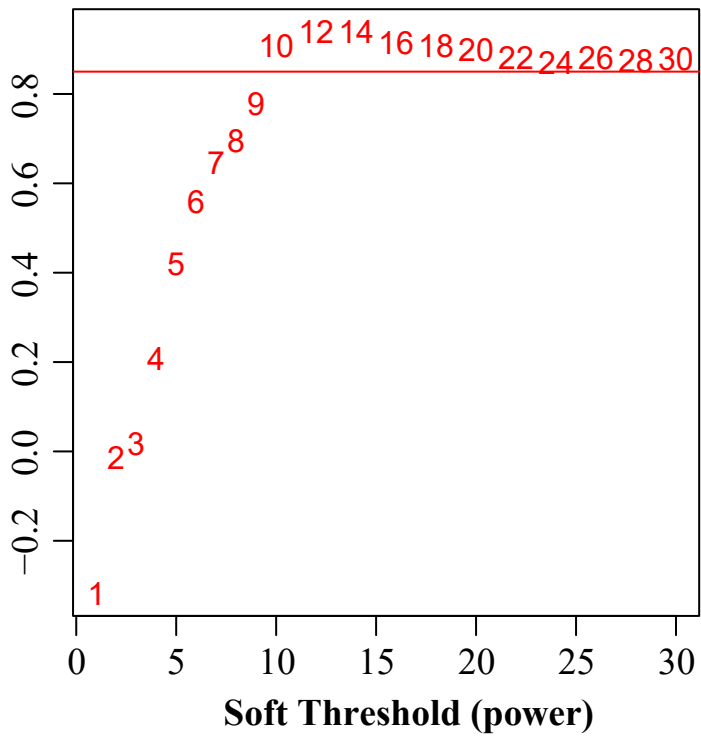

AScale Free Topology Model Fit, signed R^2 **Scale independence****Mean connectivity****B****Cluster Dendrogram****C**Scale Free Topology Model Fit, signed R^2 **Scale independence****Mean connectivity****D****Cluster Dendrogram**